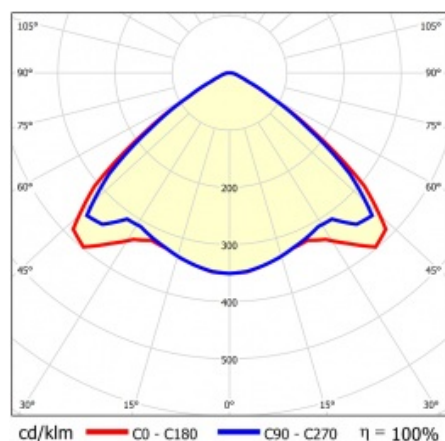

LINEA S TRACK LED 1175MM 9850LM 840 II CL. VW (61W) BLACK

DETAILED CARD

TECHNICAL PARAMETERS TABLE

Rated power of the luminaire [W]:	61	Surge protection [kV]:	2
Index:	765315	Colour of the body:	black
Colour temperature [K]:	4000	Diffuser material:	PC
EAN:	5905963765315	Dimensions (H/W/T/S) [mm]:	1175/54/66
Luminous flux [lm]:	9850	Diffuser type:	matrix led
Light source:	LED	Material of the body:	powder coated steel
Energy efficiency class:	B	Impact resistance:	IK03
Supply voltage [V]:	220-240	Ingress protection:	IP20
Frequency [Hz]:	50-60	Mounting version:	track
Luminous efficacy [lm/W]:	161	Working temperature [°C]:	from -20 to +35
Electrical protection class:	II	Number on the palette [pcs]:	150
Colour rendering index:	>80	Net weight [kg]:	1.200
SDCM:	≤ 3	Category type:	systems
LED lifespan L70B50 [h]:	150000	AC voltage range [V]:	176-264
Beam angle [°]:	105	DC voltage range [V]:	176-280
LED lifespan L80B20 [h]:	100000	Warranty [years]:	5
Light distribution type:	VW	CE certificate:	74/2024
LED lifespan L90B10 [h]:	45000	Manual:	Download PDF
		Remarks:	RAL9005

LIGHT CURVES

Card creation date: 06 September 2024

The company reserves the right to make design changes or upgrades in the presented product. Product data sheet does not constitute an offer. * Parameter tolerance is +/- 10%

This product is a subject to electric and electronic waste equipment regulations (WEEE).

Certificate CE - Nr: 74/2024

Lena Lighting S.A.
ul. Kórnicka 52, 63-000 Środa Wielkopolska
tel. +48 61 28 60 333 (Pn-Pt, 8-16), e-mail: hello@lenalighting.pl, www.lenalighting.pl