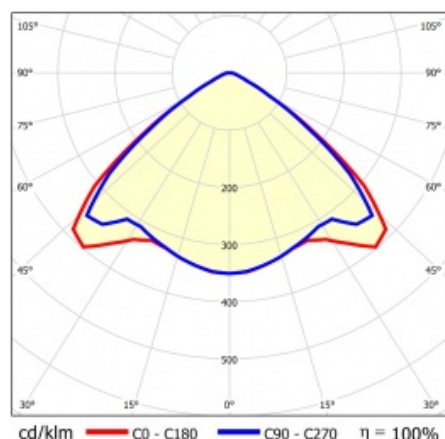

LINEA S TRACK LED 1175MM 6400LM 840 II CL. VW DALI (39W) BLACK

DETAILED CARD

TECHNICAL PARAMETERS TABLE

Rated power of the luminaire [W]:	39	Surge protection [kV]:	2
Index:	765308	Colour of the body:	black
Colour temperature [K]:	4000	Diffuser material:	PC
EAN:	5905963765308	Dimensions (H/W/T/S) [mm]:	1175/54/66
Luminous flux [lm]:	6400	Diffuser type:	matrix led
Light source:	LED	Material of the body:	powder coated steel
Energy efficiency class:	B	Impact resistance:	IK03
Supply voltage [V]:	220-240	Ingress protection:	IP20
Frequency [Hz]:	50-60	Mounting version:	track
Luminous efficacy [lm/W]:	164	Working temperature [°C]:	from -20 to +35
Electrical protection class:	II	Number on the palette [pcs]:	150
Colour rendering index:	>80	Net weight [kg]:	1.200
SDCM:	≤ 3	Category type:	systems
DIMM DALI:	1	AC voltage range [V]:	198-264
LED lifespan L70B50 [h]:	150000	DC voltage range [V]:	180-280
Beam angle [°]:	105	Warranty [years]:	5
LED lifespan L80B20 [h]:	100000	CE certificate:	74/2024
Light distribution type:	VW	Manual:	Download PDF
LED lifespan L90B10 [h]:	45000	Remarks:	RAL9005

LIGHT CURVES

Card creation date: 06 September 2024

The company reserves the right to make design changes or upgrades in the presented product. Product data sheet does not constitute an offer. * Parameter tolerance is +/- 10%

This product is a subject to electric and electronic waste equipment regulations (WEEE).

Certificate CE - Nr: 74/2024

Lena Lighting S.A.
ul. Kórnicka 52, 63-000 Środa Wielkopolska
tel. +48 61 28 60 333 (Pn-Pt, 8-16), e-mail: hello@lenalighting.pl, www.lenalighting.pl