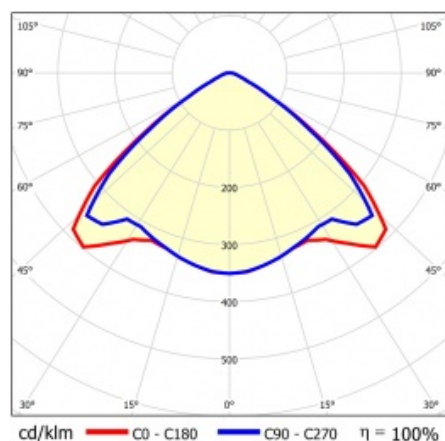

LINEA S TRACK LED 1175MM 6400LM 840 II CL. VW (39W) BLACK

DETAILED CARD

TECHNICAL PARAMETERS TABLE

Rated power of the luminaire [W]:	39	Surge protection [kV]:	2
Index:	765292	Colour of the body:	black
Colour temperature [K]:	4000	Diffuser material:	PC
EAN:	5905963765292	Dimensions (H/W/T/S) [mm]:	1175/54/66
Luminous flux [lm]:	6400	Diffuser type:	matrix led
Light source:	LED	Material of the body:	powder coated steel
Energy efficiency class:	B	Impact resistance:	IK03
Supply voltage [V]:	220-240	Ingress protection:	IP20
Frequency [Hz]:	50-60	Mounting version:	track
Luminous efficacy [lm/W]:	164	Working temperature [°C]:	from -20 to +35
Electrical protection class:	II	Number on the palette [pcs]:	150
Colour rendering index:	>80	Net weight [kg]:	1.200
SDCM:	≤ 3	Category type:	systems
LED lifespan L70B50 [h]:	150000	AC voltage range [V]:	176-264
Beam angle [°]:	105	DC voltage range [V]:	176-280
LED lifespan L80B20 [h]:	100000	Warranty [years]:	5
Light distribution type:	VW	CE certificate:	74/2024
LED lifespan L90B10 [h]:	45000	Manual:	Download PDF
		Remarks:	RAL9005

LIGHT CURVES

Card creation date: 06 September 2024

The company reserves the right to make design changes or upgrades in the presented product. Product data sheet does not constitute an offer. * Parameter tolerance is +/- 10%

This product is a subject to electric and electronic waste equipment regulations (WEEE).

Certificate CE - Nr: 74/2024

Lena Lighting S.A.
ul. Kórnicka 52, 63-000 Środa Wielkopolska
tel. +48 61 28 60 333 (Pn-Pt, 8-16), e-mail: hello@lenalighting.pl, www.lenalighting.pl