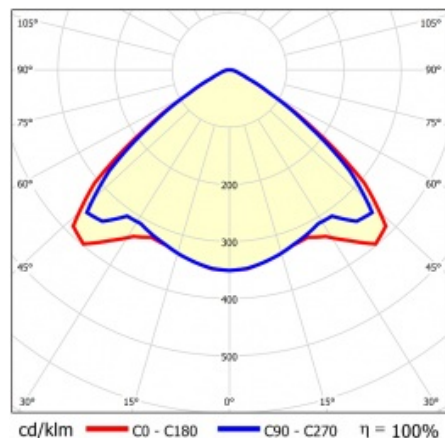

LINEA S TRACK LED 1175MM 5500LM 840 II CL. VW (33W) BLACK

DETAILED CARD

TECHNICAL PARAMETERS TABLE

Rated power of the luminaire [W]:	33	Surge protection [kV]:	2
Index:	765261	Colour of the body:	black
Colour temperature [K]:	4000	Diffuser material:	PC
EAN:	5905963765261	Dimensions (H/W/T/S) [mm]:	1175/54/66
Luminous flux [lm]:	5500	Diffuser type:	matrix led
Light source:	LED	Material of the body:	powder coated steel
Energy efficiency class:	B	Impact resistance:	IK03
Supply voltage [V]:	220-240	Ingress protection:	IP20
Frequency [Hz]:	50-60	Mounting version:	track
Luminous efficacy [lm/W]:	167	Working temperature [°C]:	from -20 to +35
Electrical protection class:	II	Number on the palette [pcs]:	150
Colour rendering index:	>80	Net weight [kg]:	1.200
SDCM:	≤ 3	Category type:	systems
LED lifespan L70B50 [h]:	150000	AC voltage range [V]:	176-264
Beam angle [°]:	105	DC voltage range [V]:	176-280
LED lifespan L80B20 [h]:	100000	Warranty [years]:	5
Light distribution type:	VW	CE certificate:	74/2024
LED lifespan L90B10 [h]:	45000	Manual:	Download PDF
		Remarks:	RAL9005

LIGHT CURVES

Card creation date: 06 September 2024

The company reserves the right to make design changes or upgrades in the presented product. Product data sheet does not constitute an offer. * Parameter tolerance is +/- 10%

This product is a subject to electric and electronic waste equipment regulations (WEEE).

Certificate CE - Nr: 74/2024

Lena Lighting S.A.
ul. Kórnicka 52, 63-000 Środa Wielkopolska
tel. +48 61 28 60 333 (Pn-Pt, 8-16), e-mail: hello@lenalighting.pl, www.lenalighting.pl