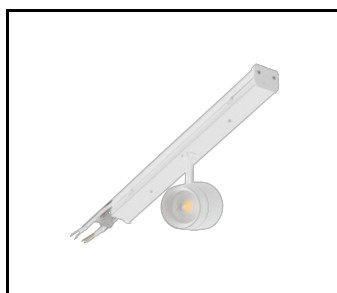

## CHARACTERISTICS

Linea S LED Eco is a surface-mounted and pendant light-line system, representing a new generation of luminaires dedicated to LED technology. The design used allows for easy installation and power connection. The steel body, designed from the ground up, ensures the luminaire's strength and robustness, while the narrow side profile allows installation in hard-to-reach areas. The ECO version is dedicated to investments where the length of individual light lines supplied from a single cable (not including modules with bezels and not including current protection) does not exceed 40m. The light modules are permanently connected to the carrier modules using dedicated cubes. The optics used in the other luminaires of the LINEA S family are possible.

## DETAILED CARD

LINEA S LED hang 1.5m (981173)

Linea S LED surface mount bracket (980954)

LINEA S LED chain pendant (981425)

LINEA S LED ECO 588mm 260lm AW DOT CS 2W 1h NM AT (594458)

LINEA S LED ECO 588mm - 1xEXPO ADJUST 2050lm DALI zoom 22-55st. White 840 20W (594465)