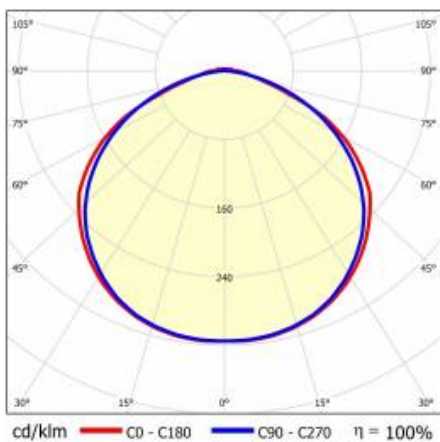

LINEA S LED ECO 588MM 1100LM 840 IP40 120D (7W)

DETAILED CARD

TECHNICAL PARAMETERS TABLE

Rated power of the luminaire [W]:	7	Diffuser type:	matrix led
Index:	594021	Material of the body:	coated steel
Colour temperature [K]:	4000	Colour of the body:	RAL9010
EAN:	5905963594021	Dimensions (H/W/T/S) [mm]:	588/53/54
Luminous flux [lm]:	1100	Impact resistance:	IK03
Light source:	LED	Ingress protection:	IP40
Energy efficiency class:	C	Mounting version:	surface, suspended
Supply voltage [V]:	220-240	Working temperature [°C]:	from -20 to +35
Beam angle [°]:	120	Number on the palette [pcs]:	100
Luminous efficacy [lm/W]:	157	Net weight [kg]:	1.150
Light distribution type:	symmetric	Photobiological safety:	Risk Group 1 (no photobiological hazard under normal behavioral limitation)
Electrical protection class:	I	Warranty [years]:	5
Colour rendering index:	>80	CE certificate:	106/2024
Diffuser material:	PC	HACCP:	852/2004
		Manual:	Download PDF

LIGHT CURVES