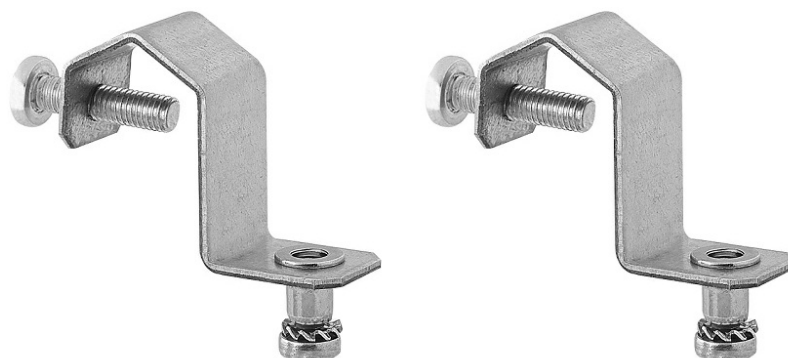

INDUSTRY LED PENDANT HOOK ON WIRE (PACK OF 2)

KARTA AKCESORIUM

TECHNICAL PARAMETERS

Index: 543944

CHARACTERISTICS

APPLICATION

Card creation date: 27 July 2018

The company reserves the right to make design changes or upgrades in the presented product. Product data sheet does not constitute an offer. * Parameter tolerance is +/- 10%