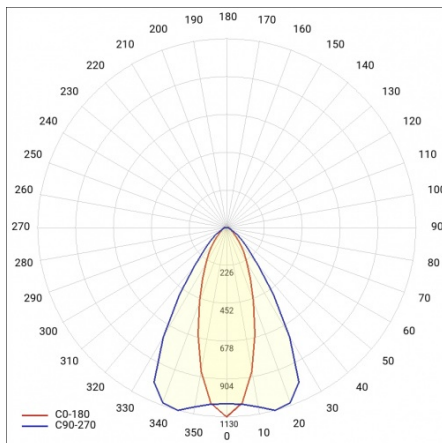

## TECHNICAL PARAMETERS TABLE

Rated power of the luminaire [W]:	139	Diffuser type:	transparent
Index:	854033	Material of the body:	galvanized coated steel
Colour temperature [K]:	4000	Dimensions (H/W/T/S) [mm]:	1760/67/50
EAN:	5905963854033	Colour of the body:	RAL9010
Luminous flux [lm]:	22750	Impact resistance:	IK03
Light source:	LED	Ingress protection:	IP54
Energy efficiency class:	B	Mounting version:	surface, suspended
Supply voltage [V]:	220-240	Working temperature [°C]:	from -25 to +35
Frequency [Hz]:	50-60	Net weight [kg]:	1.900
Beam angle [°]:	35/67	Photobiological safety:	Risk Group 1 (no photobiological hazard under normal behavioral limitation)
Light distribution type:	CN	Warranty [years]:	5
Luminous efficacy [lm/W]:	166	CE certificate:	<a href="#">48/2024</a>
Electrical protection class:	I	ENEC Certificate:	<a href="#">0331/ENEC/23</a>
Colour rendering index:	>80	HACCP:	<a href="#">852/2004</a>
SDCM:	≤ 3	Manual:	<a href="#">Download PDF</a>
Diffuser material:	PC	Plik LDT:	<a href="#">Download</a>

## LIGHT CURVES