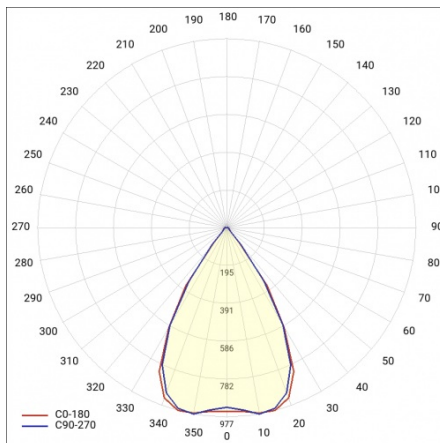

## TECHNICAL PARAMETERS TABLE

Rated power of the luminaire [W]:	122	Diffuser type:	transparent
Index:	856365	Material of the body:	galvanized coated steel
Colour temperature [K]:	4000	Dimensions (H/W/T/S) [mm]:	1760/67/50
EAN:	5905963856365	Colour of the body:	RAL9010
Luminous flux [lm]:	20150	Impact resistance:	IK03
Light source:	LED	Ingress protection:	IP54
Energy efficiency class:	B	Mounting version:	surface, suspended
Supply voltage [V]:	220-240	Working temperature [°C]:	from -25 to +35
Frequency [Hz]:	50-60	Net weight [kg]:	1.900
Beam angle [°]:	65	Photobiological safety:	Risk Group 1 (no photobiological hazard under normal behavioral limitation)
Light distribution type:	SN	Warranty [years]:	5
Luminous efficacy [lm/W]:	168	CE certificate:	<a href="#">48/2024</a>
Electrical protection class:	I	ENEC Certificate:	<a href="#">0331/ENEC/23</a>
Colour rendering index:	>80	HACCP:	<a href="#">852/2004</a>
SDCM:	≤ 3	Manual:	<a href="#">Download PDF</a>
Diffuser material:	PC	Plik LDT:	<a href="#">Download</a>

## LIGHT CURVES