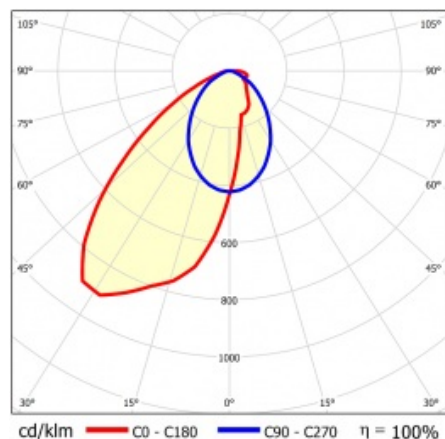

LINEA S LED 1760MM 21000LM 840 IP54 SA-L DALI (117W)

DETAILED CARD

TECHNICAL PARAMETERS TABLE

Index:	847240	Colour of the body:	RAL9010
EAN:	5905963847240	Dimensions (H/W/T/S) [mm]:	1760/67/50
Light source:	LED	Impact resistance:	IK03
Rated power of the luminaire [W]:	117	Ingress protection:	IP54
Supply voltage [V]:	220-240	Mounting version:	surface, suspended
Frequency [Hz]:	50-60	Working temperature [°C]:	from -25 to +35
Luminous flux [lm]:	21000	DIMM DALI:	yes
Luminous efficacy [lm/W]:	179	Net weight [kg]:	2
Light distribution type:	SA-L	Photobiological safety:	Risk Group 1 (no photobiological hazard under normal behavioral limitation)
Energy efficiency class:	A	Warranty [years]:	5
Electrical protection class:	I	CE certificate:	45/2025
Colour temperature [K]:	4000	ENEC Certificate:	0331/ENEC/23
Color rendering index (Ra) >:	80	HACCP:	852/2004
SDCM:	3	Manual:	Download PDF
Beam angle [°]:	asymmetric left	Environmental Product Declaration (EPD):	852/2025
Diffuser material:	PC	Mark D:	yes
Diffuser type:	transparent	ISO Certificates:	9001:2015, 14001:2015, 45001:2018, 50001:2018
Material of the body:	galvanized coated steel	Plik LDT:	Download

LIGHT CURVES