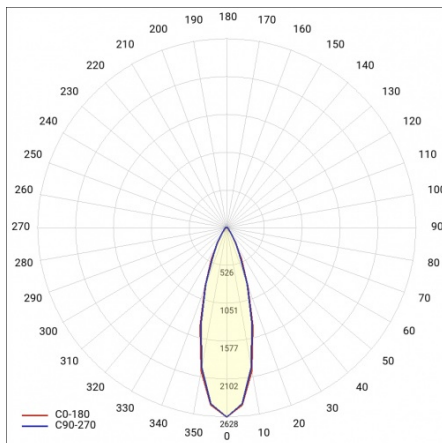

# LINEA S LED 1760MM 14800LM 840 IP54 VN (88W)

DETAILED CARD

## TECHNICAL PARAMETERS TABLE

Rated power of the luminaire [W]:	88	Diffuser type:	transparent
Index:	851742	Material of the body:	galvanized coated steel
Colour temperature [K]:	4000	Dimensions (H/W/T/S) [mm]:	1760/67/50
EAN:	5905963851742	Colour of the body:	RAL9010
Luminous flux [lm]:	14800	Impact resistance:	IK03
Light source:	LED	Ingress protection:	IP54
Energy efficiency class:	B	Mounting version:	surface, suspended
Supply voltage [V]:	220-240	Working temperature [°C]:	from -25 to +35
Frequency [Hz]:	50-60	Net weight [kg]:	1.900
Beam angle [°]:	30	Photobiological safety:	Risk Group 1 (no photobiological hazard under normal behavioral limitation)
Light distribution type:	VN	Warranty [years]:	5
Luminous efficacy [lm/W]:	171	CE certificate:	<a href="#">48/2024</a>
Electrical protection class:	I	ENEC Certificate:	<a href="#">0331/ENEC/23</a>
Colour rendering index:	>80	HACCP:	<a href="#">852/2004</a>
SDCM:	≤ 3	Manual:	<a href="#">Download PDF</a>
Diffuser material:	PC	Plik LDT:	<a href="#">Download</a>

## LIGHT CURVES