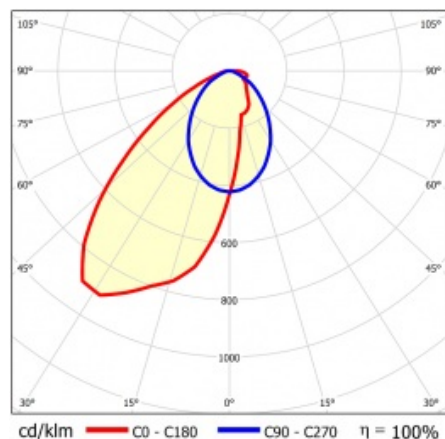

LINEA S LED 1760MM 13400LM 840 IP54 SA-L DALI (70W)

DETAILED CARD

TECHNICAL PARAMETERS TABLE

Index:	847127	Colour of the body:	RAL9010
EAN:	5905963847127	Dimensions (H/W/T/S) [mm]:	1760/67/50
Light source:	LED	Impact resistance:	IK03
Rated power of the luminaire [W]:	70	Ingress protection:	IP54
Supply voltage [V]:	220-240	Mounting version:	surface, suspended
Frequency [Hz]:	50-60	Working temperature [°C]:	from -25 to +35
Luminous flux [lm]:	13400	DIMM DALI:	yes
Luminous efficacy [lm/W]:	191	Net weight [kg]:	2
Light distribution type:	SA-L	Photobiological safety:	Risk Group 1 (no photobiological hazard under normal behavioral limitation)
Energy efficiency class:	A	Warranty [years]:	5
Electrical protection class:	I	CE certificate:	45/2025
Colour temperature [K]:	4000	ENEC Certificate:	0331/ENEC/23
Color rendering index (Ra) >:	80	HACCP:	852/2004
SDCM:	3	Manual:	Download PDF
Beam angle [°]:	asymmetric left	Environmental Product Declaration (EPD):	852/2025
Diffuser material:	PC	Mark D:	yes
Diffuser type:	transparent	ISO Certificates:	9001:2015, 14001:2015, 45001:2018, 50001:2018
Material of the body:	galvanized coated steel	Plik LDT:	Download

LIGHT CURVES