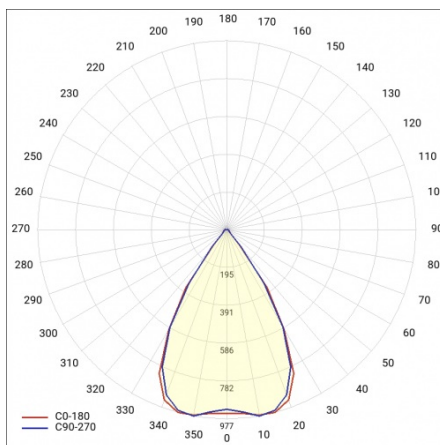

# LINEA S LED 1760MM 10600LM 840 IP54 SN (63W)

DETAILED CARD

## TECHNICAL PARAMETERS TABLE

Rated power of the luminaire [W]:	63	Diffuser type:	transparent
Index:	856419	Material of the body:	galvanized coated steel
Colour temperature [K]:	4000	Dimensions (H/W/T/S) [mm]:	1760/67/50
EAN:	5905963856419	Colour of the body:	RAL9010
Luminous flux [lm]:	10600	Impact resistance:	IK03
Light source:	LED	Ingress protection:	IP54
Energy efficiency class:	B	Mounting version:	surface, suspended
Supply voltage [V]:	220-240	Working temperature [°C]:	from -25 to +35
Frequency [Hz]:	50-60	Net weight [kg]:	1.900
Beam angle [°]:	65	Photobiological safety:	Risk Group 1 (no photobiological hazard under normal behavioral limitation)
Light distribution type:	SN	Warranty [years]:	5
Luminous efficacy [lm/W]:	171	CE certificate:	<a href="#">48/2024</a>
Electrical protection class:	I	ENEC Certificate:	<a href="#">0331/ENEC/23</a>
Colour rendering index:	>80	HACCP:	<a href="#">852/2004</a>
SDCM:	≤ 3	Manual:	<a href="#">Download PDF</a>
Diffuser material:	PC	Plik LDT:	<a href="#">Download</a>

## LIGHT CURVES