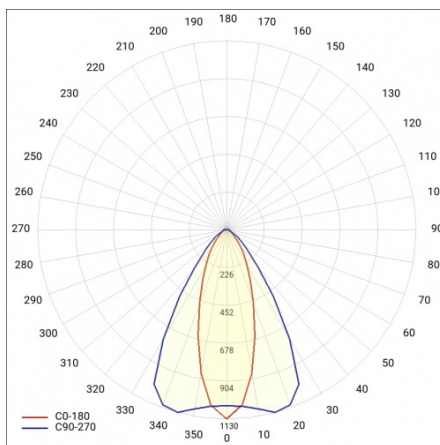

# LINEA S LED 1760MM 10600LM 840 IP54 CN (63W)

DETAILED CARD

## TECHNICAL PARAMETERS TABLE

Rated power of the luminaire [W]:	63	Diffuser type:	transparent
Index:	854095	Material of the body:	galvanized coated steel
Colour temperature [K]:	4000	Dimensions (H/W/T/S) [mm]:	1760/67/50
EAN:	5905963854095	Colour of the body:	RAL9010
Luminous flux [lm]:	10600	Impact resistance:	IK03
Light source:	LED	Ingress protection:	IP54
Energy efficiency class:	B	Mounting version:	surface, suspended
Supply voltage [V]:	220-240	Working temperature [°C]:	from -25 to +35
Frequency [Hz]:	50-60	Net weight [kg]:	1.900
Beam angle [°]:	35/67	Photobiological safety:	Risk Group 1 (no photobiological hazard under normal behavioral limitation)
Light distribution type:	CN	Warranty [years]:	5
Luminous efficacy [lm/W]:	171	CE certificate:	<a href="#">48/2024</a>
Electrical protection class:	I	ENEC Certificate:	<a href="#">0331/ENEC/23</a>
Colour rendering index:	>80	HACCP:	<a href="#">852/2004</a>
SDCM:	≤ 3	Manual:	<a href="#">Download PDF</a>
Diffuser material:	PC	Plik LDT:	<a href="#">Download</a>

## LIGHT CURVES