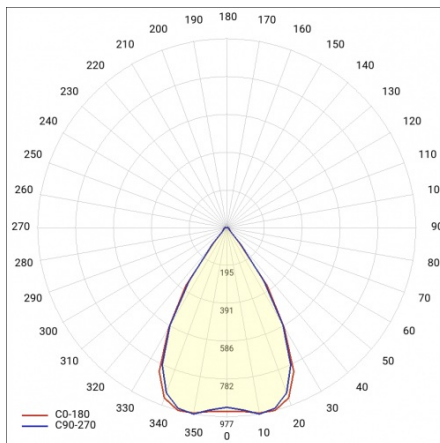

## TECHNICAL PARAMETERS TABLE

Rated power of the luminaire [W]:	91	Diffuser type:	transparent
Index:	856242	Material of the body:	galvanized coated steel
Colour temperature [K]:	4000	Dimensions (H/W/T/S) [mm]:	1172/67/50
EAN:	5905963856242	Colour of the body:	RAL9010
Luminous flux [lm]:	15700	Impact resistance:	IK03
Light source:	LED	Ingress protection:	IP54
Energy efficiency class:	B	Mounting version:	surface, suspended
Supply voltage [V]:	220-240	Working temperature [°C]:	from -25 to +35
Frequency [Hz]:	50-60	Net weight [kg]:	1.500
Beam angle [°]:	65	Photobiological safety:	Risk Group 1 (no photobiological hazard under normal behavioral limitation)
Light distribution type:	SN	Warranty [years]:	5
Luminous efficacy [lm/W]:	175	CE certificate:	<a href="#">48/2024</a>
Electrical protection class:	I	ENEC Certificate:	<a href="#">0331/ENEC/23</a>
Colour rendering index:	>80	HACCP:	<a href="#">852/2004</a>
SDCM:	≤ 3	Manual:	<a href="#">Download PDF</a>
Diffuser material:	PC	Plik LDT:	<a href="#">Download</a>

## LIGHT CURVES