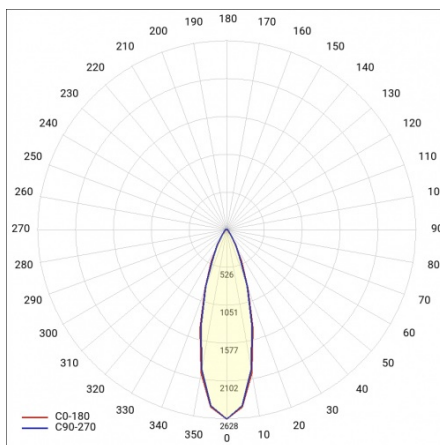

# LINEA S LED 1172MM 14050LM 840 IP54 VN (80W)

DETAILED CARD

## TECHNICAL PARAMETERS TABLE

Rated power of the luminaire [W]:	80	Diffuser type:	transparent
Index:	851612	Material of the body:	galvanized coated steel
Colour temperature [K]:	4000	Dimensions (H/W/T/S) [mm]:	1172/67/50
EAN:	5905963851612	Colour of the body:	RAL9010
Luminous flux [lm]:	14050	Impact resistance:	IK03
Light source:	LED	Ingress protection:	IP54
Energy efficiency class:	A	Mounting version:	surface, suspended
Supply voltage [V]:	220-240	Working temperature [°C]:	from -25 to +35
Frequency [Hz]:	50-60	Net weight [kg]:	1.500
Beam angle [°]:	30	Photobiological safety:	Risk Group 1 (no photobiological hazard under normal behavioral limitation)
Light distribution type:	VN	Warranty [years]:	5
Luminous efficacy [lm/W]:	179	CE certificate:	<a href="#">48/2024</a>
Electrical protection class:	I	ENEC Certificate:	<a href="#">0331/ENEC/23</a>
Colour rendering index:	>80	HACCP:	<a href="#">852/2004</a>
SDCM:	≤ 3	Manual:	<a href="#">Download PDF</a>
Diffuser material:	PC	Plik LDT:	<a href="#">Download</a>

## LIGHT CURVES