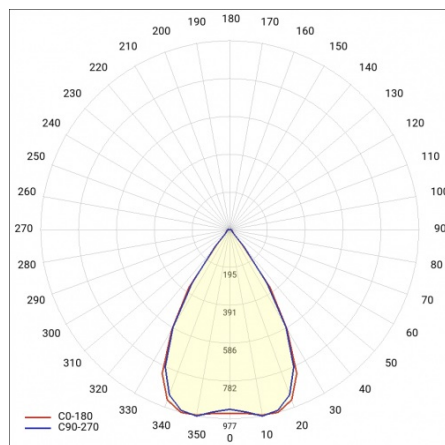

# LINEA S LED 1172MM 14050LM 840 IP54 SN (80W)

DETAILED CARD

## TECHNICAL PARAMETERS TABLE

Rated power of the luminaire [W]:	80	Diffuser type:	transparent
Index:	856259	Material of the body:	galvanized coated steel
Colour temperature [K]:	4000	Dimensions (H/W/T/S) [mm]:	1172/67/50
EAN:	5905963856259	Colour of the body:	RAL9010
Luminous flux [lm]:	14050	Impact resistance:	IK03
Light source:	LED	Ingress protection:	IP54
Energy efficiency class:	A	Mounting version:	surface, suspended
Supply voltage [V]:	220-240	Working temperature [°C]:	from -25 to +35
Frequency [Hz]:	50-60	Net weight [kg]:	1.500
Beam angle [°]:	65	Photobiological safety:	Risk Group 1 (no photobiological hazard under normal behavioral limitation)
Light distribution type:	SN	Warranty [years]:	5
Luminous efficacy [lm/W]:	179	CE certificate:	<a href="#">48/2024</a>
Electrical protection class:	I	ENEC Certificate:	<a href="#">0331/ENEC/23</a>
Colour rendering index:	>80	HACCP:	<a href="#">852/2004</a>
SDCM:	≤ 3	Manual:	<a href="#">Download PDF</a>
Diffuser material:	PC	Plik LDT:	<a href="#">Download</a>

## LIGHT CURVES