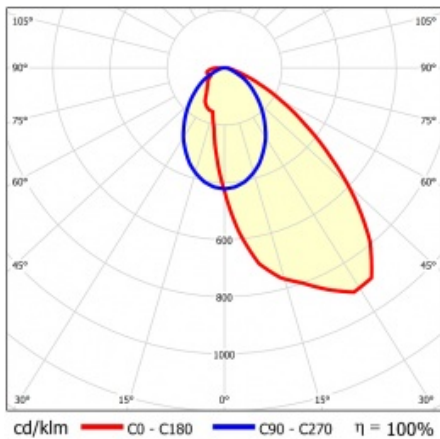

LINEA S LED 1172MM 13750LM 840 IP54 SA-R DALI (80W)

DETAILED CARD

TECHNICAL PARAMETERS TABLE

Rated power of the luminaire [W]:	80	Diffuser material:	PC
Index:	857959	Diffuser type:	transparent
Colour temperature [K]:	4000	Material of the body:	coated sheet steel
EAN:	5905963857959	Dimensions (H/W/T/S) [mm]:	1172/67/50
Luminous flux [lm]:	13750	Colour of the body:	RAL9010
Light source:	LED	Impact resistance:	IK03
Energy efficiency class:	A	Ingress protection:	IP54
Supply voltage [V]:	220-240	Mounting version:	surface, suspended
DIMM DALI:	yes	Working temperature [°C]:	from -25 to +35
Frequency [Hz]:	50-60	Net weight [kg]:	1.600
Beam angle [°]:	asymmetric right	Photobiological safety:	Risk Group 1 (no photobiological hazard under normal behavioral limitation)
Light distribution type:	SA-R	Warranty [years]:	5
Luminous efficacy [lm/W]:	179	CE certificate:	48/2024
Electrical protection class:	I	ENEC Certificate:	0331/ENEC/23
Colour rendering index:	>80	HACCP:	852/2004
SDCM:	≤ 3	Manual:	Download PDF

LIGHT CURVES