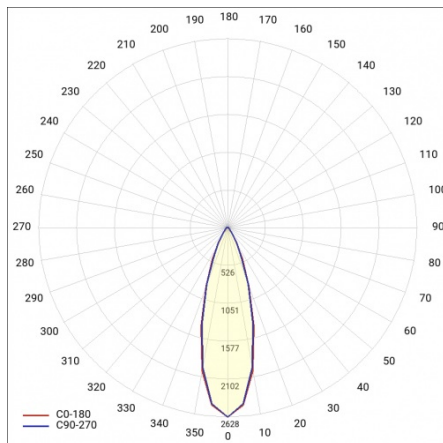

# LINEA S LED 1172MM 12350LM 840 IP54 VN (71W)

DETAILED CARD

## TECHNICAL PARAMETERS TABLE

Rated power of the luminaire [W]:	71	Diffuser type:	transparent
Index:	851629	Material of the body:	galvanized coated steel
Colour temperature [K]:	4000	Dimensions (H/W/T/S) [mm]:	1172/67/50
EAN:	5905963851629	Colour of the body:	RAL9010
Luminous flux [lm]:	12350	Impact resistance:	IK03
Light source:	LED	Ingress protection:	IP54
Energy efficiency class:	B	Mounting version:	surface, suspended
Supply voltage [V]:	220-240	Working temperature [°C]:	from -25 to +35
Frequency [Hz]:	50-60	Net weight [kg]:	1.500
Beam angle [°]:	30	Photobiological safety:	Risk Group 1 (no photobiological hazard under normal behavioral limitation)
Light distribution type:	VN	Warranty [years]:	5
Luminous efficacy [lm/W]:	177	CE certificate:	<a href="#">48/2024</a>
Electrical protection class:	I	ENEC Certificate:	<a href="#">0331/ENEC/23</a>
Colour rendering index:	>80	HACCP:	<a href="#">852/2004</a>
SDCM:	≤ 3	Manual:	<a href="#">Download PDF</a>
Diffuser material:	PC	Plik LDT:	<a href="#">Download</a>

## LIGHT CURVES