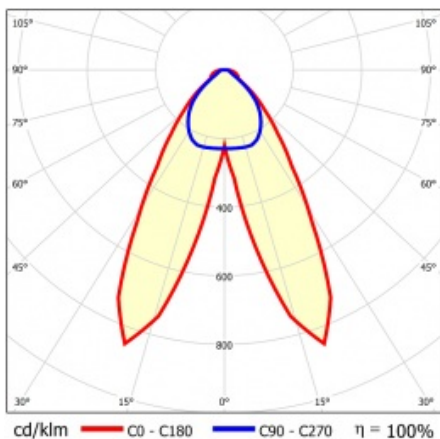

LINEA S LED 1172MM 11900LM 840 IP54 DAN DALI (71W)

DETAILED CARD

TECHNICAL PARAMETERS TABLE

Rated power of the luminaire [W]:	71	Diffuser material:	PC
Index:	849565	Diffuser type:	transparent
Colour temperature [K]:	4000	Material of the body:	coated sheet steel
EAN:	5905963849565	Dimensions (H/W/T/S) [mm]:	1172/67/50
Luminous flux [lm]:	11900	Colour of the body:	RAL9010
Light source:	LED	Impact resistance:	IK03
Energy efficiency class:	B	Ingress protection:	IP54
Supply voltage [V]:	220-240	Mounting version:	surface, suspended
DIMM DALI:	yes	Working temperature [°C]:	from -25 to +35
Frequency [Hz]:	50-60	Net weight [kg]:	1.600
Beam angle [°]:	butterfly	Photobiological safety:	Risk Group 1 (no photobiological hazard under normal behavioral limitation)
Light distribution type:	DAN	Warranty [years]:	5
Luminous efficacy [lm/W]:	177	CE certificate:	48/2024
Electrical protection class:	I	ENEC Certificate:	0331/ENEC/23
Colour rendering index:	>80	HACCP:	852/2004
SDCM:	≤ 3	Manual:	Download PDF

LIGHT CURVES