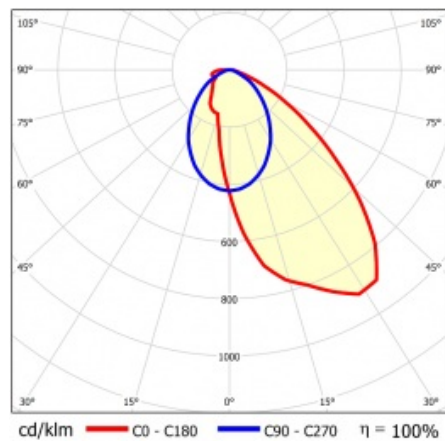

LINEA S LED 1176MM 11350LM 840 IP40 SA-R (71W)

DETAILED CARD

TECHNICAL PARAMETERS TABLE

Index:	858147	Material of the body:	coated sheet steel
EAN:	5905963858147	Colour of the body:	RAL9010
Light source:	LED	Ingress protection:	IP40
Rated power of the luminaire [W]:	71	Dimensions (H/W/T/S) [mm]:	1176/53/26
Luminous flux [lm]:	11350	Mounting version:	surface, suspended
AC voltage range [V]:	198-264	Working temperature [°C]:	from -25 to +35
Frequency [Hz]:	50-60	Number on the palette [pcs]:	100
Luminous efficacy [lm/W]:	166	Net weight [kg]:	1.500
Energy efficiency class:	B	Supply voltage [V]:	220-240
Electrical protection class:	I	Surge protection [kV]:	1
Colour temperature [K]:	4000	Diffuser type:	lenticular panel
Colour rendering index:	>80	Impact resistance:	IK03
SDCM:	≤ 3	UGR (4H8H):	23.6
LED lifespan L70B50 [h]:	150000	Warranty [years]:	5
LED lifespan L80B20 [h]:	100000	CE certificate:	172/2023
Beam angle [°]:	asymmetric right	ENEC Certificate:	0331/ENEC/23
LED lifespan L90B10 [h]:	45000	HACCP:	852/2004
Light distribution type:	SA-R	Manual:	Download PDF
Diffuser material:	PC	Photobiological safety:	Risk Group 1 (no photobiological hazard under normal behavioral limitation)

LIGHT CURVES