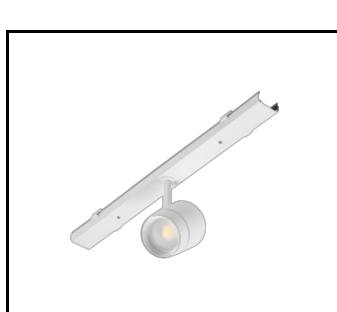

LINEA S LED - Blende PVC
1764mm (981159)

LINEA S LED-Netzteil 11P (981388)

LINEA S LED Metallgitter
1176mm (980947)

LINEA S LED Metallgitter
588mm (980985)

LINEA S LED - PVC-Gitter
588mm (980992)

LINEA S LED-Hängeleuchte
1.5m (981173)

Linea S LED
Aufputzmontagehalterung (980954)

LINEA S LED
Kettenaufhängung (981425)

Linea S LED-Netzteil 7P (980978)

LINEA S LED 588mm AW DOT CS 2W
1h NM AT (981227)

LINEA S LED 588mm AW DOT CSC
2W 1h NM AT (981234)

LINEA S LED 588mm AW DOT CSO
2W 1h NM AT (981241)

LINEA S LED 588mm - 1xEXPO
ADJUST 2050lm zoom 22-55st. WEISS
840 20W (981265)

LINEA S LED 588mm - 1xEXPO
ADJUST 2050lm DALI zoom 22-55st.
WEISS 840 20W (981272)