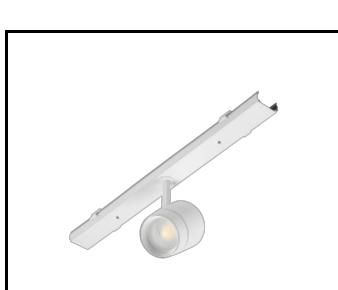

LINEA S LED - Blende PVC
1764mm (981159)

LINEA S LED-Netzteil 11P (981388)

LINEA S LED Metallgitter
1176mm (980947)

LINEA S LED Metallgitter
588mm (980985)

LINEA S LED - PVC-Gitter
588mm (980992)

LINEA S LED-Hängeleuchte
1.5m (981173)

Linea S LED
Aufputzmontagehalterung (980954)

LINEA S LED
Kettenaufhängung (981425)

Linea S LED-Netzteil 7P (980978)

LINEA S LED 588mm AW DOT CS 2W
1h NM AT (981227)

LINEA S LED 588mm AW DOT CSC
2W 1h NM AT (981234)