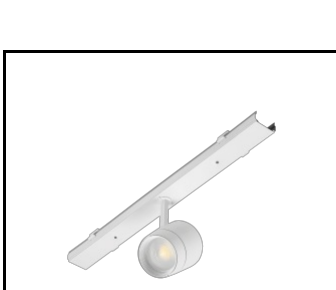

LINEA S LED-Netzteil 11P (981388)

LINEA S LED Metallgitter  
1176mm (980947)

LINEA S LED Metallgitter  
588mm (980985)

LINEA S LED - PVC-Gitter  
588mm (980992)

LINEA S LED-Hängeleuchte  
1.5m (981173)

Linea S LED  
Aufputzmontagehalterung (980954)

LINEA S LED  
Kettenaufhängung (981425)

Linea S LED-Netzteil 7P (980978)

LINEA S LED 588mm AW DOT CS 2W  
1h NM AT (981227)

LINEA S LED 588mm AW DOT CSC  
2W 1h NM AT (981234)

LINEA S LED 588mm AW DOT CSO  
2W 1h NM AT (981241)