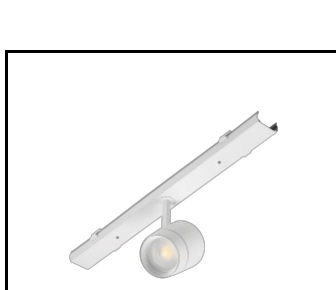

LINEA S LED-Netzteil 11P (981388)

LINEA S LED Metallgitter  
1176mm (980947)

LINEA S LED Metallgitter  
588mm (980985)

LINEA S LED - PVC-Gitter  
588mm (980992)

LINEA S LED-Hängeleuchte  
1.5m (981173)

Linea S LED  
Aufputzmontagehalterung (980954)

LINEA S LED  
Kettenaufhängung (981425)

Linea S LED-Netzteil 7P (980978)

LINEA S LED 588mm AW DOT CS 2W  
1h NM AT (981227)

LINEA S LED 588mm AW DOT CSC  
2W 1h NM AT (981234)

LINEA S LED 588mm AW DOT CSO  
2W 1h NM AT (981241)