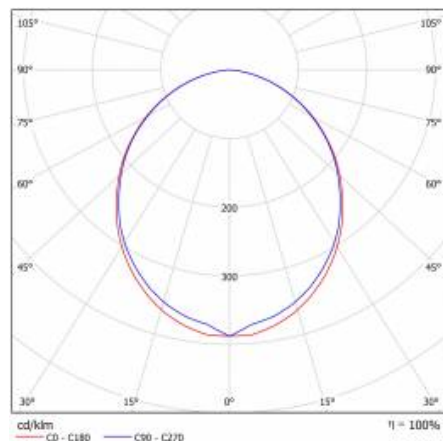

ELEGANTE LED 1136MM 2400LM OPAL IP44 840 (30W)

DETAILED CARD

TECHNICAL PARAMETERS TABLE

Light source:	LED module	Impact resistance:	IK02
Nominal power [W]:	30	Ingress protection:	IP44/20
Rated power of the luminaire [W]:	33.50	Mounting version:	recessed
Supply voltage [V]:	220-240	Working temperature [°C]:	from -17 to +35
Frequency [Hz]:	50 - 60	Accessories included:	diffuser
Luminous flux [lm]:	2400	Net weight [kg]:	2.200
Luminous efficacy [lm/W]:	71	Index:	388262
Energy efficiency class:	G	EAN:	5905963388262
Electrical protection class:	I	Category type:	systems
Colour temperature [K]:	4000	Version:	individual
Colour rendering index:	>80	Product line:	INDIVIDUAL VARIANT 30W/15W
SDCM:	≤ 3	LED lifespan L80B20 [h]:	73000
LED lifespan L70B50 [h]:	115000	LED lifespan L90B10 [h]:	36000
Diffuser material:	PC	Light distribution type:	open space
Diffuser type:	OPAL	ETIM class:	EC002892
Diffuser colour:	white	CE certificate:	243/2023
Material of the body:	aluminium	Photobiological safety:	Risk Group 1 (no photobiological hazard under normal behavioral limitation)
Colour of the body:	silver	Warranty [years]:	5
Dimensions (H/W/T/S) [mm]:	1136/52/66	Manual:	Download PDF
Mounting dimensions [mm]:	1139/54		

LIGHT CURVES