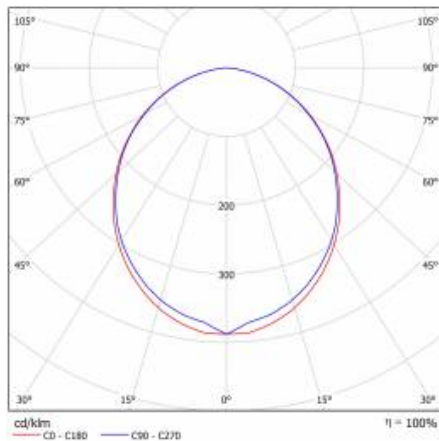

ELEGANTE LED 1136MM 1400LM OPAL IP44 840 (16W)

DETAILED CARD

TECHNICAL PARAMETERS TABLE

Light source:	LED module	Impact resistance:	IK02
Nominal power [W]:	16	Ingress protection:	IP44/20
Rated power of the luminaire [W]:	18.20	Mounting version:	recessed
Supply voltage [V]:	220-240	Working temperature [°C]:	from -17 to +35
Frequency [Hz]:	50 - 60	Accessories included:	diffuser
Luminous flux [lm]:	1400	Net weight [kg]:	2.200
Luminous efficacy [lm/W]:	76	Index:	388309
Energy efficiency class:	F	EAN:	5905963388309
Electrical protection class:	I	Category type:	systems
Colour temperature [K]:	4000	Version:	individual
Colour rendering index:	>80	Product line:	INDIVIDUAL VARIANT 16W/8W
SDCM:	≤ 3	LED lifespan L80B20 [h]:	73000
LED lifespan L70B50 [h]:	115000	LED lifespan L90B10 [h]:	36000
Diffuser material:	PC	Light distribution type:	open space
Diffuser type:	OPAL	ETIM class:	EC002892
Diffuser colour:	white	CE certificate:	243/2023
Material of the body:	aluminium	Photobiological safety:	Risk Group 1 (no photobiological hazard under normal behavioral limitation)
Colour of the body:	silver	Warranty [years]:	5
Dimensions (H/W/T/S) [mm]:	1136/52/66	Manual:	Download PDF
Mounting dimensions [mm]:	1139/54		

LIGHT CURVES