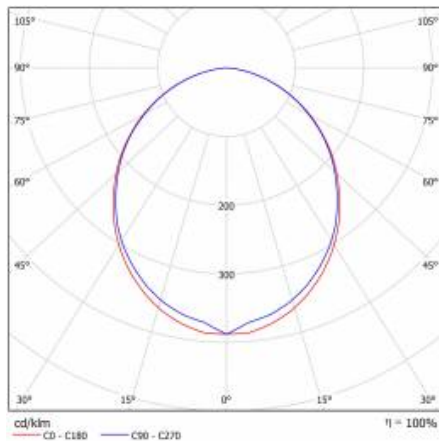

ELEGANTE LED 1136MM 1400LM OPAL IP44 830 (16W)

DETAILED CARD

TECHNICAL PARAMETERS TABLE

Light source:	LED module	Impact resistance:	IK02
Nominal power [W]:	16	Ingress protection:	IP44/20
Rated power of the luminaire [W]:	18.20	Mounting version:	recessed
Supply voltage [V]:	220-240	Working temperature [°C]:	from -17 to +35
Frequency [Hz]:	50 - 60	Accessories included:	diffuser
Luminous flux [lm]:	1400	Net weight [kg]:	2.200
Luminous efficacy [lm/W]:	76	Index:	388620
Energy efficiency class:	F	EAN:	5905963388620
Electrical protection class:	I	Category type:	systems
Colour temperature [K]:	3000	Version:	individual
Colour rendering index:	>80	Product line:	INDIVIDUAL VARIANT 16W/8W
SDCM:	≤ 3	LED lifespan L80B20 [h]:	73000
LED lifespan L70B50 [h]:	115000	LED lifespan L90B10 [h]:	36000
Diffuser material:	PC	Light distribution type:	open space
Diffuser type:	OPAL	ETIM class:	EC002892
Diffuser colour:	white	CE certificate:	243/2023
Material of the body:	aluminium	Photobiological safety:	Risk Group 1 (no photobiological hazard under normal behavioral limitation)
Colour of the body:	silver	Warranty [years]:	5
Dimensions (H/W/T/S) [mm]:	1136/52/66	Manual:	Download PDF
Mounting dimensions [mm]:	1139/54		

LIGHT CURVES