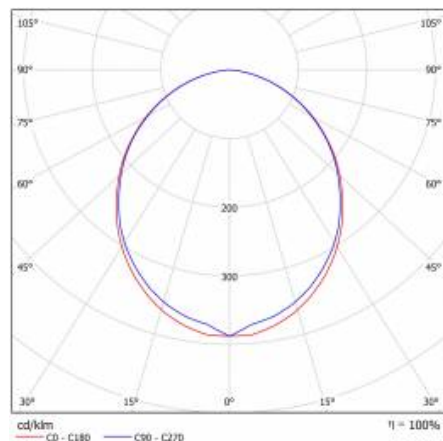

ELEGANTE LED 1136MM 1400LM OPAL IP44 830 (16W)

DETAILED CARD

TECHNICAL PARAMETERS TABLE

Light source:	LED module	Impact resistance:	IK02
Nominal power [W]:	16	Ingress protection:	IP44/20
Rated power of the luminaire [W]:	18.20	Mounting version:	recessed
Supply voltage [V]:	220-240	Working temperature [°C]:	from -17 to +35
Frequency [Hz]:	50 - 60	Accessories included:	diffuser
Luminous flux [lm]:	1400	Net weight [kg]:	2.200
Luminous efficacy [lm/W]:	76	Index:	388620
Energy efficiency class:	F	EAN:	5905963388620
Electrical protection class:	I	Category type:	systems
Colour temperature [K]:	3000	Version:	individual
Colour rendering index:	>80	Product line:	INDIVIDUAL VARIANT 16W/8W
SDCM:	≤ 3	LED lifespan L80B20 [h]:	73000
LED lifespan L70B50 [h]:	115000	LED lifespan L90B10 [h]:	36000
Diffuser material:	PC	Light distribution type:	open space
Diffuser type:	OPAL	ETIM class:	EC002892
Diffuser colour:	white	CE certificate:	243/2023
Material of the body:	aluminium	Photobiological safety:	Risk Group 1 (no photobiological hazard under normal behavioral limitation)
Colour of the body:	silver	Warranty [years]:	5
Dimensions (H/W/T/S) [mm]:	1136/52/66	Manual:	Download PDF
Mounting dimensions [mm]:	1139/54		

LIGHT CURVES