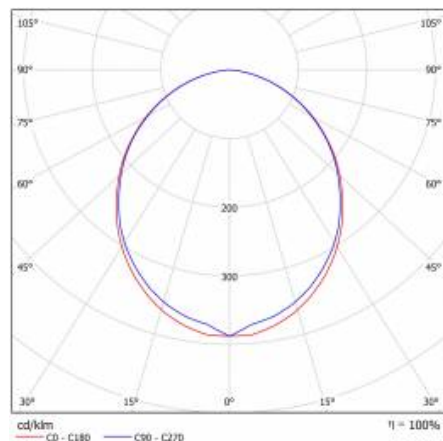

ELEGANTE LED 575MM 1200LM OPAL IP44 830 (15W)

DETAILED CARD

TECHNICAL PARAMETERS TABLE

Light source:	LED module	Impact resistance:	IK02
Nominal power [W]:	15	Ingress protection:	IP44/20
Rated power of the luminaire [W]:	17.80	Mounting version:	recessed
Supply voltage [V]:	220-240	Working temperature [°C]:	from -17 to +35
Frequency [Hz]:	50 - 60	Accessories included:	diffuser
Luminous flux [lm]:	1200	Net weight [kg]:	1.600
Luminous efficacy [lm/W]:	67	Index:	388569
Energy efficiency class:	G	EAN:	5905963388569
Electrical protection class:	I	Category type:	systems
Colour temperature [K]:	3000	Version:	individual
Colour rendering index:	>80	Product line:	INDIVIDUAL VARIANT 30W/15W
SDCM:	≤ 3	LED lifespan L80B20 [h]:	73000
LED lifespan L70B50 [h]:	115000	LED lifespan L90B10 [h]:	36000
Diffuser material:	PC	Light distribution type:	open space
Diffuser type:	OPAL	ETIM class:	EC002892
Diffuser colour:	white	CE certificate:	243/2023
Material of the body:	aluminium	Photobiological safety:	Risk Group 1 (no photobiological hazard under normal behavioral limitation)
Colour of the body:	silver	Warranty [years]:	5
Dimensions (H/W/T/S) [mm]:	575/52/66	Manual:	Download PDF
Mounting dimensions [mm]:	578/54		

LIGHT CURVES