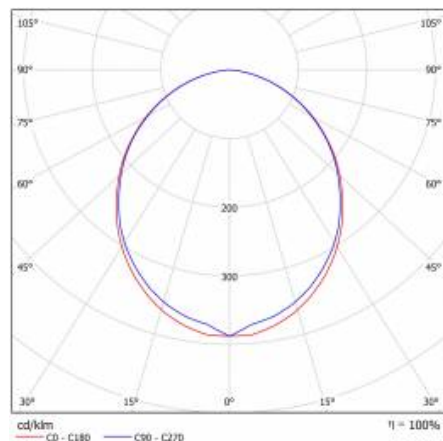

ELEGANTE LED 575MM 1200LM OPAL IP44 840 (15W)

DETAILED CARD

TECHNICAL PARAMETERS TABLE

Light source:	LED module	Impact resistance:	IK02
Nominal power [W]:	15	Ingress protection:	IP44/20
Rated power of the luminaire [W]:	17.80	Mounting version:	recessed
Supply voltage [V]:	220-240	Working temperature [°C]:	from -17 to +35
Frequency [Hz]:	50 - 60	Accessories included:	diffuser
Luminous flux [lm]:	1200	Net weight [kg]:	1.600
Luminous efficacy [lm/W]:	67	Index:	388248
Energy efficiency class:	G	EAN:	5905963388248
Electrical protection class:	I	Category type:	systems
Colour temperature [K]:	4000	Version:	individual
Colour rendering index:	>80	Product line:	INDIVIDUAL VARIANT 30W/15W
SDCM:	≤ 3	LED lifespan L80B20 [h]:	73000
LED lifespan L70B50 [h]:	115000	LED lifespan L90B10 [h]:	36000
Diffuser material:	PC	Light distribution type:	open space
Diffuser type:	OPAL	ETIM class:	EC002892
Diffuser colour:	white	CE certificate:	243/2023
Material of the body:	aluminium	Photobiological safety:	Risk Group 1 (no photobiological hazard under normal behavioral limitation)
Colour of the body:	silver	Warranty [years]:	5
Dimensions (H/W/T/S) [mm]:	575/52/66	Manual:	Download PDF
Mounting dimensions [mm]:	578/54		

LIGHT CURVES