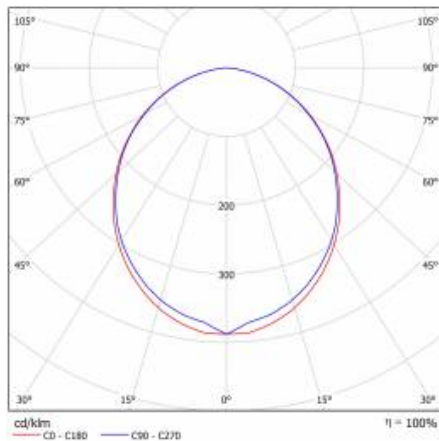

ELEGANTE LED 575MM 700LM OPAL IP44 830 (8W)

DETAILED CARD

TECHNICAL PARAMETERS TABLE

Light source:	LED module	Impact resistance:	IK02
Nominal power [W]:	8	Ingress protection:	IP44/20
Rated power of the luminaire [W]:	9.10	Mounting version:	recessed
Supply voltage [V]:	220-240	Working temperature [°C]:	from -17 to +35
Frequency [Hz]:	50 - 60	Accessories included:	diffuser
Luminous flux [lm]:	700	Net weight [kg]:	1.600
Luminous efficacy [lm/W]:	76	Index:	388606
Energy efficiency class:	F	EAN:	5905963388606
Electrical protection class:	I	Category type:	systems
Colour temperature [K]:	3000	Version:	individual
Colour rendering index:	>80	Product line:	INDIVIDUAL VARIANT 16W/8W
SDCM:	≤ 3	LED lifespan L80B20 [h]:	73000
LED lifespan L70B50 [h]:	115000	LED lifespan L90B10 [h]:	36000
Diffuser material:	PC	Light distribution type:	open space
Diffuser type:	OPAL	ETIM class:	EC002892
Diffuser colour:	white	CE certificate:	243/2023
Material of the body:	aluminium	Photobiological safety:	Risk Group 1 (no photobiological hazard under normal behavioral limitation)
Colour of the body:	silver	Warranty [years]:	5
Dimensions (H/W/T/S) [mm]:	575/52/66	Manual:	Download PDF
Mounting dimensions [mm]:	578/54		

LIGHT CURVES