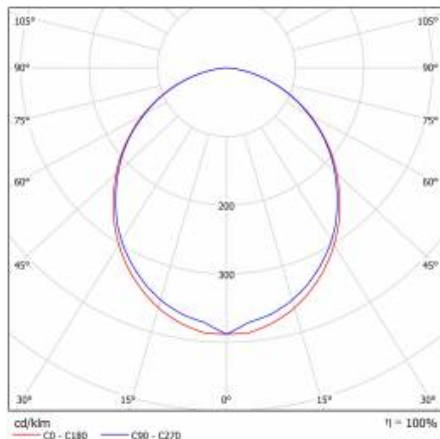

ELEGANTE LED 575MM 700LM OPAL IP44 830 (8W)

DETAILED CARD

TECHNICAL PARAMETERS TABLE

Light source:	LED module	Impact resistance:	IK02
Nominal power [W]:	8	Ingress protection:	IP44/20
Rated power of the luminaire [W]:	9.10	Mounting version:	recessed
Supply voltage [V]:	220-240	Working temperature [°C]:	from -17 to +35
Frequency [Hz]:	50 - 60	Accessories included:	diffuser
Luminous flux [lm]:	700	Net weight [kg]:	1.600
Luminous efficacy [lm/W]:	76	Index:	388606
Energy efficiency class:	F	EAN:	5905963388606
Electrical protection class:	I	Category type:	systems
Colour temperature [K]:	3000	Version:	individual
Colour rendering index:	>80	Product line:	INDIVIDUAL VARIANT 16W/8W
SDCM:	≤ 3	LED lifespan L80B20 [h]:	73000
LED lifespan L70B50 [h]:	115000	LED lifespan L90B10 [h]:	36000
Diffuser material:	PC	Light distribution type:	open space
Diffuser type:	OPAL	ETIM class:	EC002892
Diffuser colour:	white	CE certificate:	243/2023
Material of the body:	aluminium	Photobiological safety:	Risk Group 1 (no photobiological hazard under normal behavioral limitation)
Colour of the body:	silver	Warranty [years]:	5
Dimensions (H/W/T/S) [mm]:	575/52/66	Manual:	Download PDF
Mounting dimensions [mm]:	578/54		

LIGHT CURVES