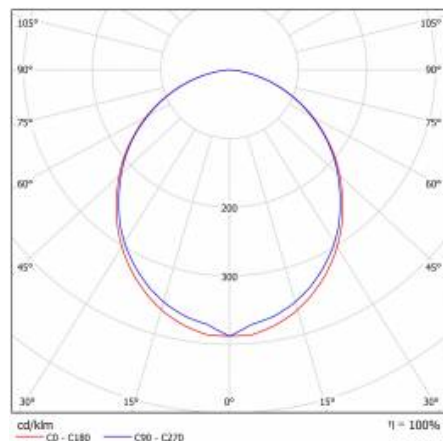

ELEGANTE LED 575MM 700LM OPAL IP44 840 (8W)

DETAILED CARD

TECHNICAL PARAMETERS TABLE

Light source:	LED module	Impact resistance:	IK02
Nominal power [W]:	8	Ingress protection:	IP44/20
Rated power of the luminaire [W]:	9.10	Mounting version:	recessed
Supply voltage [V]:	220-240	Working temperature [°C]:	from -17 to +35
Frequency [Hz]:	50 - 60	Accessories included:	diffuser
Luminous flux [lm]:	700	Net weight [kg]:	1.600
Luminous efficacy [lm/W]:	76	Index:	388286
Energy efficiency class:	F	EAN:	5905963388286
Electrical protection class:	I	Category type:	systems
Colour temperature [K]:	4000	Version:	individual
Colour rendering index:	>80	Product line:	INDIVIDUAL VARIANT 16W/8W
SDCM:	≤ 3	LED lifespan L80B20 [h]:	73000
LED lifespan L70B50 [h]:	115000	LED lifespan L90B10 [h]:	36000
Diffuser material:	PC	Light distribution type:	open space
Diffuser type:	OPAL	ETIM class:	EC002892
Diffuser colour:	white	CE certificate:	243/2023
Material of the body:	aluminium	Photobiological safety:	Risk Group 1 (no photobiological hazard under normal behavioral limitation)
Colour of the body:	silver	Warranty [years]:	5
Dimensions (H/W/T/S) [mm]:	575/52/66	Manual:	Download PDF
Mounting dimensions [mm]:	578/54		

LIGHT CURVES