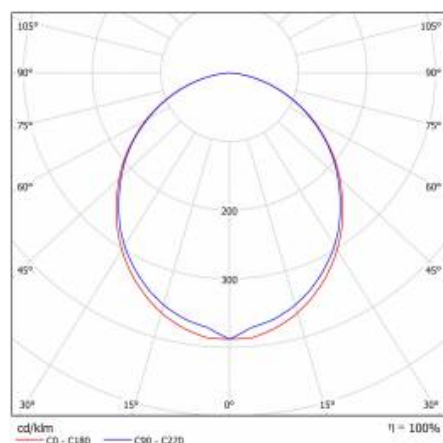

ELEGANTE LED 1136MM 1400LM OPAL DALI IP44 830 (16W)

DETAILED CARD

TECHNICAL PARAMETERS TABLE

Light source:	LED module	Impact resistance:	IK02
Nominal power [W]:	16	Ingress protection:	IP44/20
Rated power of the luminaire [W]:	18.20	Mounting version:	recessed
Supply voltage [V]:	220-240	Working temperature [°C]:	from -17 to +35
Frequency [Hz]:	50 - 60	DIMM DALI:	yes
Luminous flux [lm]:	1400	Accessories included:	diffuser
Luminous efficacy [lm/W]:	76	Net weight [kg]:	2.200
Energy efficiency class:	F	Index:	388637
Electrical protection class:	I	EAN:	5905963388637
Colour temperature [K]:	3000	Category type:	systems
Colour rendering index:	>80	Version:	individual
SDCM:	≤ 3	Product line:	INDIVIDUAL VARIANT 16W/8W
LED lifespan L70B50 [h]:	115000	LED lifespan L80B20 [h]:	73000
Diffuser material:	PC	LED lifespan L90B10 [h]:	36000
Diffuser type:	OPAL	Light distribution type:	open space
Diffuser colour:	white	ETIM class:	EC002892
Material of the body:	aluminium	CE certificate:	243/2023
Colour of the body:	silver	Photobiological safety:	Risk Group 1 (no photobiological hazard under normal behavioral limitation)
Dimensions (H/W/T/S) [mm]:	1136/52/66	Warranty [years]:	5
Mounting dimensions [mm]:	1139/54	Manual:	Download PDF

LIGHT CURVES