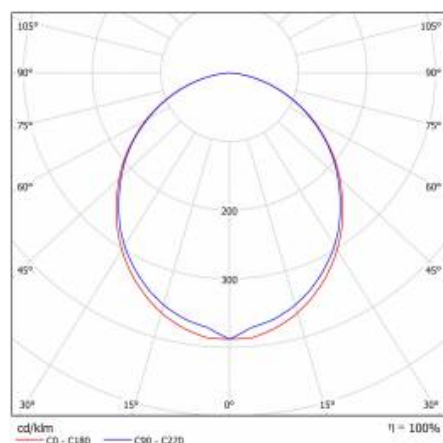

ELEGANTE LED 1136MM 1400LM OPAL DALI IP44 840 (16W)

DETAILED CARD

TECHNICAL PARAMETERS TABLE

Light source:	LED module	Impact resistance:	IK02
Nominal power [W]:	16	Ingress protection:	IP44/20
Rated power of the luminaire [W]:	18.20	Mounting version:	recessed
Supply voltage [V]:	220-240	Working temperature [°C]:	from -17 to +35
Frequency [Hz]:	50 - 60	DIMM DALI:	yes
Luminous flux [lm]:	1400	Accessories included:	diffuser
Luminous efficacy [lm/W]:	76	Net weight [kg]:	2.200
Energy efficiency class:	F	Index:	388316
Electrical protection class:	I	EAN:	5905963388316
Colour temperature [K]:	4000	Category type:	systems
Colour rendering index:	>80	Version:	individual
SDCM:	≤ 3	Product line:	INDIVIDUAL VARIANT 16W/8W
LED lifespan L70B50 [h]:	115000	LED lifespan L80B20 [h]:	73000
Diffuser material:	PC	LED lifespan L90B10 [h]:	36000
Diffuser type:	OPAL	Light distribution type:	open space
Diffuser colour:	white	ETIM class:	EC002892
Material of the body:	aluminium	CE certificate:	243/2023
Colour of the body:	silver	Photobiological safety:	Risk Group 1 (no photobiological hazard under normal behavioral limitation)
Dimensions (H/W/T/S) [mm]:	1136/52/66	Warranty [years]:	5
Mounting dimensions [mm]:	1139/54	Manual:	Download PDF

LIGHT CURVES