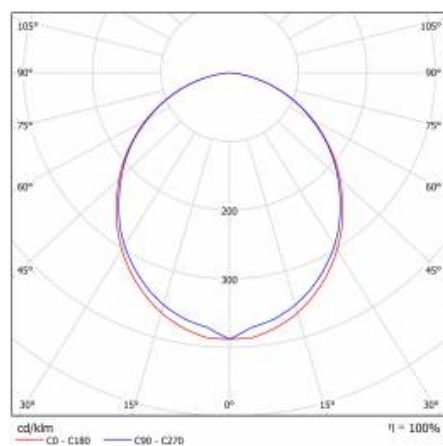

ELEGANTE LED 575MM 1200LM OPAL DALI IP44 830 (15W)

DETAILED CARD

TECHNICAL PARAMETERS TABLE

Light source:	LED module	Impact resistance:	IK02
Nominal power [W]:	15	Ingress protection:	IP44/20
Rated power of the luminaire [W]:	17.80	Mounting version:	recessed
Supply voltage [V]:	220-240	Working temperature [°C]:	from -17 to +35
Frequency [Hz]:	50 - 60	DIMM DALI:	yes
Luminous flux [lm]:	1200	Accessories included:	diffuser
Luminous efficacy [lm/W]:	67	Net weight [kg]:	1.600
Energy efficiency class:	G	Index:	388576
Electrical protection class:	I	EAN:	5905963388576
Colour temperature [K]:	3000	Category type:	systems
Colour rendering index:	>80	Version:	individual
SDCM:	≤ 3	Product line:	INDIVIDUAL VARIANT 30W/15W
LED lifespan L70B50 [h]:	115000	LED lifespan L80B20 [h]:	73000
Diffuser material:	PC	LED lifespan L90B10 [h]:	36000
Diffuser type:	OPAL	Light distribution type:	open space
Diffuser colour:	white	ETIM class:	EC002892
Material of the body:	aluminium	CE certificate:	243/2023
Colour of the body:	silver	Photobiological safety:	Risk Group 1 (no photobiological hazard under normal behavioral limitation)
Dimensions (H/W/T/S) [mm]:	575/52/66	Warranty [years]:	5
Mounting dimensions [mm]:	578/54	Manual:	Download PDF

LIGHT CURVES