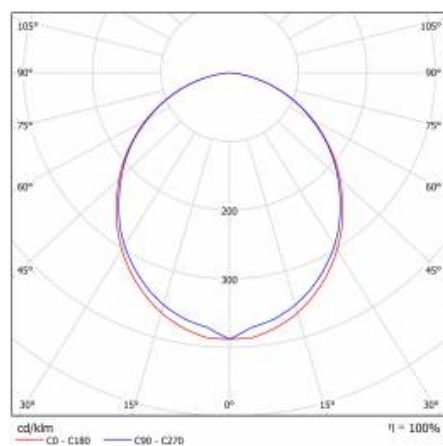

ELEGANTE LED 575MM 1200LM OPAL DALI IP44 840 (15W)

DETAILED CARD

TECHNICAL PARAMETERS TABLE

Light source:	LED module	Impact resistance:	IK02
Nominal power [W]:	15	Ingress protection:	IP44/20
Rated power of the luminaire [W]:	17.80	Mounting version:	recessed
Supply voltage [V]:	220-240	Working temperature [°C]:	from -17 to +35
Frequency [Hz]:	50 - 60	DIMM DALI:	yes
Luminous flux [lm]:	1200	Accessories included:	diffuser
Luminous efficacy [lm/W]:	67	Net weight [kg]:	1.600
Energy efficiency class:	G	Index:	388255
Electrical protection class:	I	EAN:	5905963388255
Colour temperature [K]:	4000	Category type:	systems
Colour rendering index:	>80	Version:	individual
SDCM:	≤ 3	Product line:	INDIVIDUAL VARIANT 30W/15W
LED lifespan L70B50 [h]:	115000	LED lifespan L80B20 [h]:	73000
Diffuser material:	PC	LED lifespan L90B10 [h]:	36000
Diffuser type:	OPAL	Light distribution type:	open space
Diffuser colour:	white	ETIM class:	EC002892
Material of the body:	aluminium	CE certificate:	243/2023
Colour of the body:	silver	Photobiological safety:	Risk Group 1 (no photobiological hazard under normal behavioral limitation)
Dimensions (H/W/T/S) [mm]:	575/52/66	Warranty [years]:	5
Mounting dimensions [mm]:	578/54	Manual:	Download PDF

LIGHT CURVES