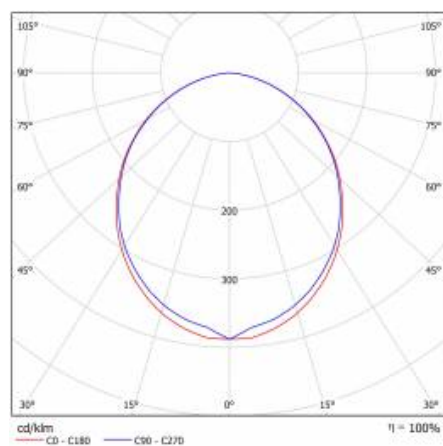

ELEGANTE LED 575MM 700LM OPAL DALI IP44 830 (8W)

DETAILED CARD

TECHNICAL PARAMETERS TABLE

Light source:	LED module	Impact resistance:	IK02
Nominal power [W]:	8	Ingress protection:	IP44/20
Rated power of the luminaire [W]:	9.10	Mounting version:	recessed
Supply voltage [V]:	220-240	Working temperature [°C]:	from -17 to +35
Frequency [Hz]:	50 - 60	DIMM DALI:	yes
Luminous flux [lm]:	700	Accessories included:	diffuser
Luminous efficacy [lm/W]:	76	Net weight [kg]:	1.600
Energy efficiency class:	F	Index:	388613
Electrical protection class:	I	EAN:	5905963388613
Colour temperature [K]:	3000	Category type:	systems
Colour rendering index:	>80	Version:	individual
SDCM:	≤ 3	Product line:	INDIVIDUAL VARIANT 16W/8W
LED lifespan L70B50 [h]:	115000	LED lifespan L80B20 [h]:	73000
Diffuser material:	PC	LED lifespan L90B10 [h]:	36000
Diffuser type:	OPAL	Light distribution type:	open space
Diffuser colour:	white	ETIM class:	EC002892
Material of the body:	aluminium	CE certificate:	243/2023
Colour of the body:	silver	Photobiological safety:	Risk Group 1 (no photobiological hazard under normal behavioral limitation)
Dimensions (H/W/T/S) [mm]:	575/52/66	Warranty [years]:	5
Mounting dimensions [mm]:	578/54	Manual:	Download PDF

LIGHT CURVES