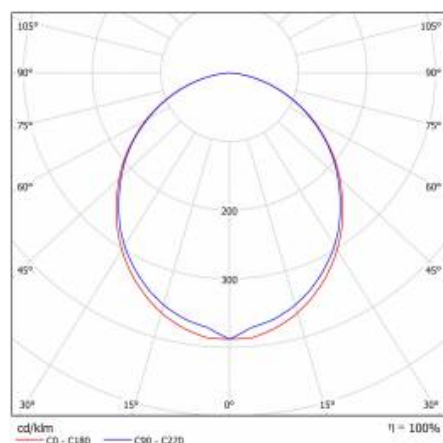

ELEGANTE LED 575MM 700LM OPAL DALI IP44 840 (8W)

DETAILED CARD

TECHNICAL PARAMETERS TABLE

Light source:	LED module	Impact resistance:	IK02
Nominal power [W]:	8	Ingress protection:	IP44/20
Rated power of the luminaire [W]:	9.10	Mounting version:	recessed
Supply voltage [V]:	220-240	Working temperature [°C]:	from -17 to +35
Frequency [Hz]:	50 - 60	DIMM DALI:	yes
Luminous flux [lm]:	700	Accessories included:	diffuser
Luminous efficacy [lm/W]:	76	Net weight [kg]:	1.600
Energy efficiency class:	F	Index:	388293
Electrical protection class:	I	EAN:	5905963388293
Colour temperature [K]:	4000	Category type:	systems
Colour rendering index:	>80	Version:	individual
SDCM:	≤ 3	Product line:	INDIVIDUAL VARIANT 16W/8W
LED lifespan L70B50 [h]:	115000	LED lifespan L80B20 [h]:	73000
Diffuser material:	PC	LED lifespan L90B10 [h]:	36000
Diffuser type:	OPAL	Light distribution type:	open space
Diffuser colour:	white	ETIM class:	EC002892
Material of the body:	aluminium	CE certificate:	243/2023
Colour of the body:	silver	Photobiological safety:	Risk Group 1 (no photobiological hazard under normal behavioral limitation)
Dimensions (H/W/T/S) [mm]:	575/52/66	Warranty [years]:	5
Mounting dimensions [mm]:	578/54	Manual:	Download PDF

LIGHT CURVES