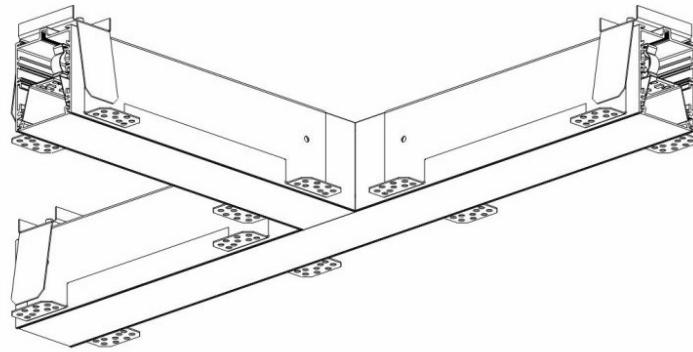

ELEGANTE SYSTEM LED CONNECTOR T 315X580MM 1800LM OPAL IP40 840 (23W)

DETAILED CARD

TECHNICAL PARAMETERS

Index:	388712
Ingress protection:	IP40/20
Impact resistance:	IK04
Nominal power [W]:	23
Luminous flux [lm]*:	1800
Colour temperature [K]:	4000
SDCM:	≤ 3
Energy efficiency class:	G
Material of the body:	aluminium
Colour of the body:	silver

CHARACTERISTICS

ELEGANTE LED SYSTEM is a modern office fixture designed for flush mounting. It provides a combination of high light parameters and a modern decorative effect. The optical design has been designed using an iridescent diaphragm with high permeability and uniform light distribution. Available system switches allow for the design of concealed light lines in various configurations (T, X, L). The advantage of the system's roofs is the lampshade without connections to max. length 25m.