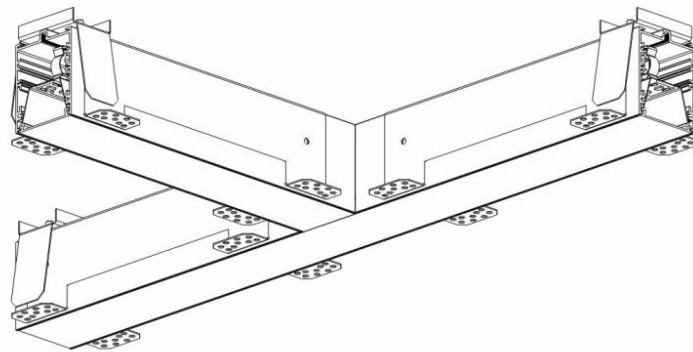

# ELEGANTE SYSTEM LED CONNECTOR T 315X580MM

### CHARACTERISTICS

ELEGANTE LED SYSTEM is a modern office fixture designed for flush mounting. It provides a combination of high light parameters and a modern decorative effect. The optical design has been designed using an iridescent diaphragm with high permeability and uniform light distribution. Available system switches allow for the design of concealed light lines in various configurations (T, X, L). The advantage of the system's roofs is the lampshade without connections to max. length 25m.