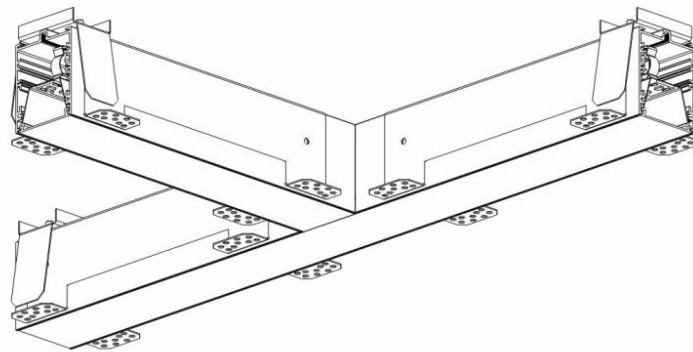

ELEGANTE SYSTEM LED CONNECTOR T 315X580MM

1800LM OPAL IP40 830 (23W)

DETAILED CARD

TECHNICAL PARAMETERS

Index:	388705
Ingress protection:	IP40/20
Impact resistance:	IK04
Nominal power [W]:	23
Luminous flux [lm]*:	1800
Colour temperature [K]:	3000
SDCM:	≤ 3
Energy efficiency class:	G
Material of the body:	aluminium
Colour of the body:	silver

CHARACTERISTICS

ELEGANTE LED SYSTEM is a modern office fixture designed for flush mounting. It provides a combination of high light parameters and a modern decorative effect. The optical design has been designed using an iridescent diaphragm with high permeability and uniform light distribution. Available system switches allow for the design of concealed light lines in various configurations (T, X, L). The advantage of the system's roofs is the lampshade without connections to max. length 25m.