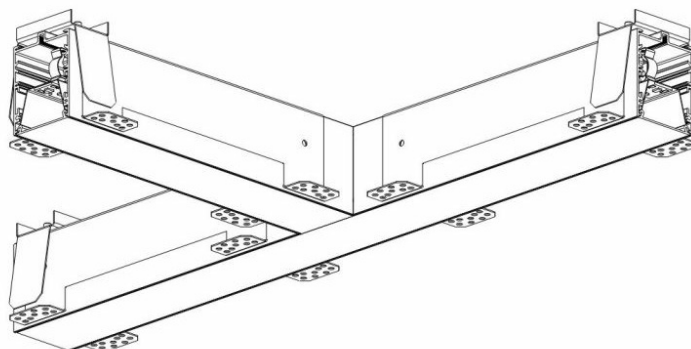

ELEGANTE SYSTEM LED CONNECTOR T 315X580MM

1050LM OPAL IP40 830 (12W)

DETAILED CARD

TECHNICAL PARAMETERS

Index:	388682
Ingress protection:	IP40/20
Impact resistance:	IK04
Nominal power [W]:	12
Luminous flux [lm]*:	1050
Colour temperature [K]:	3000
SDCM:	≤ 3
Energy efficiency class:	G
Material of the body:	aluminium
Colour of the body:	silver

CHARACTERISTICS

ELEGANTE LED SYSTEM is a modern office fixture designed for flush mounting. It provides a combination of high light parameters and a modern decorative effect. The optical design has been designed using an iridescent diaphragm with high permeability and uniform light distribution. Available system switches allow for the design of concealed light lines in various configurations (T, X, L). The advantage of the system's roofs is the lampshade without connections to max. length 25m.