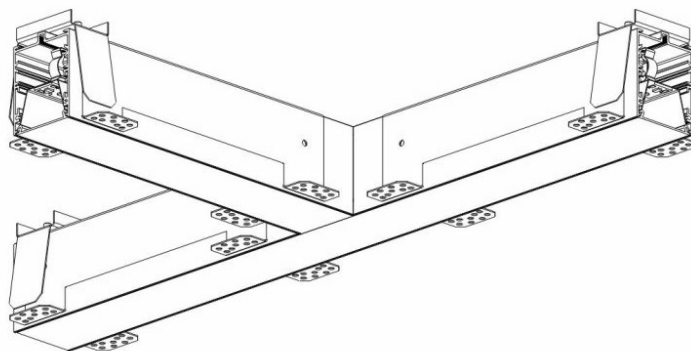

ELEGANTE SYSTEM LED CONNECTOR T 315X580MM

1800LM OPAL DALI IP40 840 (23W)

DETAILED CARD

TECHNICAL PARAMETERS

Index:	388675
Ingress protection:	IP40/20
Impact resistance:	IK04
Nominal power [W]:	23
Luminous flux [lm]*:	1800
Colour temperature [K]:	4000
SDCM:	≤ 3
Energy efficiency class:	G
Material of the body:	aluminium
Colour of the body:	silver

CHARACTERISTICS

ELEGANTE LED SYSTEM is a modern office fixture designed for flush mounting. It provides a combination of high light parameters and a modern decorative effect. The optical design has been designed using an iridescent diaphragm with high permeability and uniform light distribution. Available system switches allow for the design of concealed light lines in various configurations (T, X, L). The advantage of the system's roofs is the lampshade without connections to max. length 25m.

APPLICATION

The luminaire is dedicated for internal use. For use in office and commercial facilities, in particular in representative rooms.