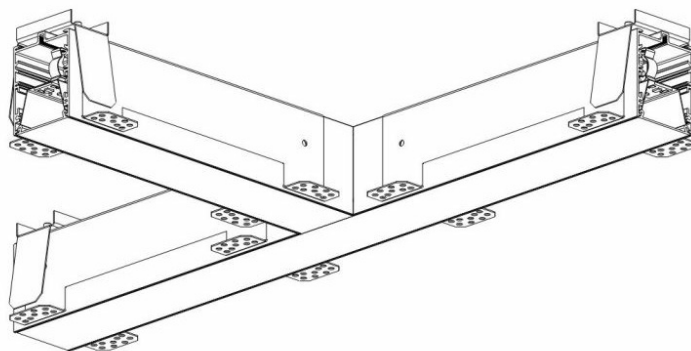

ELEGANTE SYSTEM LED CONNECTOR T 315X580MM

1800LM OPAL DALI IP40 840 (23W)

DETAILED CARD

TECHNICAL PARAMETERS

Index:	388675
Ingress protection:	IP40/20
Impact resistance:	IK04
Nominal power [W]:	23
Luminous flux [lm]*:	1800
Colour temperature [K]:	4000
SDCM:	≤ 3
Energy efficiency class:	G
Material of the body:	aluminium
Colour of the body:	silver

CHARACTERISTICS

ELEGANTE LED SYSTEM is a modern office fixture designed for flush mounting. It provides a combination of high light parameters and a modern decorative effect. The optical design has been designed using an iridescent diaphragm with high permeability and uniform light distribution. Available system switches allow for the design of concealed light lines in various configurations (T, X, L). The advantage of the system's roofs is the lampshade without connections to max. length 25m.