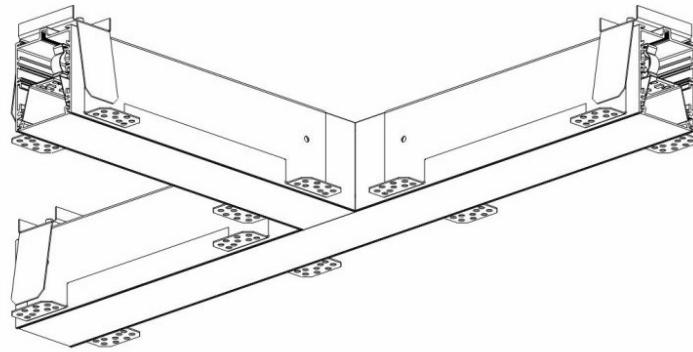

ELEGANTE SYSTEM LED CONNECTOR T 315X580MM

1050LM OPAL DALI IP40 840 (12W)

DETAILED CARD

TECHNICAL PARAMETERS

Index:	388651
Ingress protection:	IP40/20
Impact resistance:	IK04
Nominal power [W]:	12
Luminous flux [lm]*:	1050
Colour temperature [K]:	4000
SDCM:	≤ 3
Energy efficiency class:	G
Material of the body:	aluminium
Colour of the body:	silver

CHARACTERISTICS

ELEGANTE LED SYSTEM is a modern office fixture designed for flush mounting. It provides a combination of high light parameters and a modern decorative effect. The optical design has been designed using an iridescent diaphragm with high permeability and uniform light distribution. Available system switches allow for the design of concealed light lines in various configurations (T, X, L). The advantage of the system's roofs is the lampshade without connections to max. length 25m.