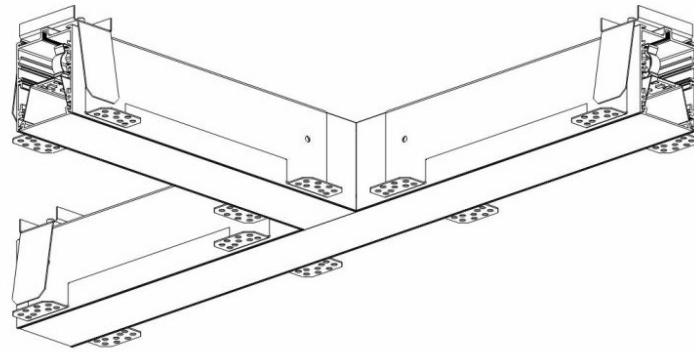

ELEGANTE SYSTEM LED CONNECTOR T 315X580MM

1050LM OPAL DALI IP40 830 (12W)

DETAILED CARD

TECHNICAL PARAMETERS

Index:	388644
Ingress protection:	IP40/20
Impact resistance:	IK04
Nominal power [W]:	12
Luminous flux [lm]*:	1050
Colour temperature [K]:	3000
SDCM:	≤ 3
Energy efficiency class:	G
Material of the body:	aluminium
Colour of the body:	silver

CHARACTERISTICS

ELEGANTE LED SYSTEM is a modern office fixture designed for flush mounting. It provides a combination of high light parameters and a modern decorative effect. The optical design has been designed using an iridescent diaphragm with high permeability and uniform light distribution. Available system switches allow for the design of concealed light lines in various configurations (T, X, L). The advantage of the system's roofs is the lampshade without connections to max. length 25m.