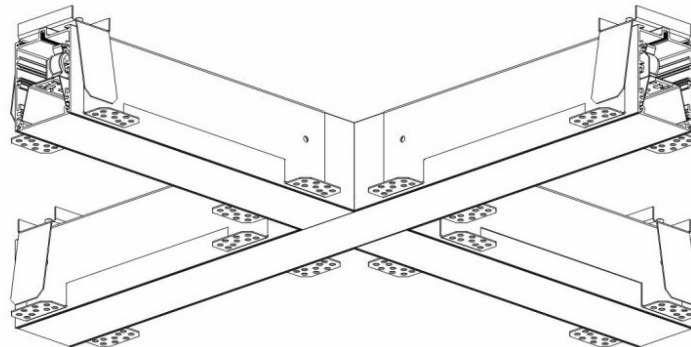

# ELEGANTE SYSTEM LED CONNECTOR X 580X580MM 2400LM OPAL IP40 840 (30W)

DETAILED CARD

## CHARACTERISTICS

ELEGANTE LED SYSTEM is a modern office fixture designed for flush mounting. It provides a combination of high light parameters and a modern decorative effect. The optical design has been designed using an iridescent diaphragm with high permeability and uniform light distribution. Available system switches allow for the design of concealed light lines in various configurations (T, X, L). The advantage of the system's roofs is the lampshade without connections to max. length 25m.

### TECHNICAL PARAMETERS TABLE

Light source:	LED module	Impact resistance:	IK04
Nominal power [W]:	30	Ingress protection:	IP40/20
Rated power of the luminaire [W]:	33.48	Mounting version:	recessed
Supply voltage [V]:	220-240	Working temperature [°C]:	from -20 to +35
Frequency [Hz]:	50 - 60	Accessories included:	diffuser
Source luminous flux [lm]*:	4608	Through wiring:	3x2.5
Luminous flux [lm]:	2400	Net weight [kg]:	2.300
Luminous efficacy [lm/W]:	71	Gross weight [kg]:	2.800
Energy efficiency class:	G	Index:	388132
Electrical protection class:	I	EAN:	5905963388132
Colour temperature [K]:	4000	Category type:	systems
Colour rendering index:	>80	Version:	X connector
SDCM:	≤ 3	Product line:	SYSTEM 30W/15W
Power factor:	0.86	LED lifespan L80B20 [h]:	73000
LED lifespan L70B50 [h]:	115000	LED lifespan L90B10 [h]:	36000
Diffuser material:	PC	Light distribution type:	open space
Diffuser type:	OPAL	Kolejność:	D
Diffuser colour:	white	ETIM class:	EC000282
Material of the body:	aluminium	CE certificate:	<a href="#">244/2023</a>
Colour of the body:	silver	Photobiological safety:	Risk Group 1 (no photobiological hazard under normal behavioral limitation)
Dimensions (H/W/T/S) [mm]:	580/580/65	Warranty [years]:	5
Mounting dimensions [mm]:	580/55/580/55	Manual:	<a href="#">Download PDF</a>