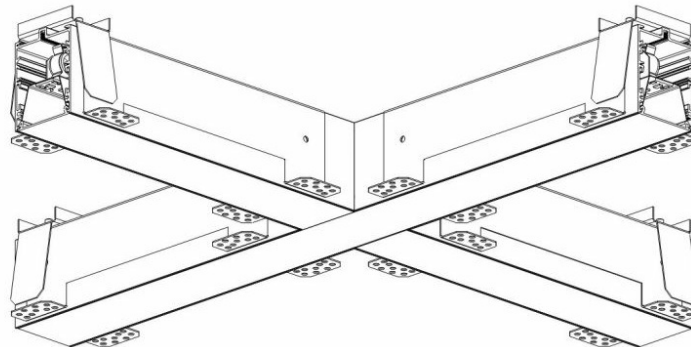

CHARACTERISTICS

ELEGANTE LED SYSTEM is a modern office fixture designed for flush mounting. It provides a combination of high light parameters and a modern decorative effect. The optical design has been designed using an iridescent diaphragm with high permeability and uniform light distribution. Available system switches allow for the design of concealed light lines in various configurations (T, X, L). The advantage of the system's roofs is the lampshade without connections to max. length 25m.

DETAILED CARD

TECHNICAL PARAMETERS TABLE

Nominal power [W]:	30	Colour of the body:	silver
Light source:	LED module	Mounting dimensions [mm]:	580/55/580/55
Colour temperature [K]:	4000	Impact resistance:	IK04
Luminous flux [lm]:	2400	Mounting version:	recessed
Rated power of the luminaire [W]:	33.48	Working temperature [°C]:	from -20 to +35
Diffuser type:	OPAL	Accessories included:	diffuser
Supply voltage [V]:	220-240	Through wiring:	3x2.5
Frequency [Hz]:	50 - 60	Net weight [kg]:	2.300
Version:	X connector	Gross weight [kg]:	2.800
Source luminous flux [lm]*:	4608	Index:	388132
Dimensions (H/W/T/S) [mm]:	580/580/65	EAN:	5905963388132
Ingress protection:	IP40/20	Category type:	systems
Luminous efficacy [lm/W]:	71	Product line:	SYSTEM 30W/15W
Energy efficiency class:	G	LED lifespan L80B20 [h]:	73000
Electrical protection class:	I	LED lifespan L90B10 [h]:	36000
Colour rendering index:	>80	Light distribution type:	open space
SDCM:	≤ 3	Kolejność:	D
Power factor:	0.86	ETIM class:	EC000282
LED lifespan L70B50 [h]:	115000	CE certificate:	244/2023
Diffuser material:	PC	Photobiological safety:	Risk Group 1 (no photobiological hazard under normal behavioral limitation)
Diffuser colour:	white	Warranty [years]:	5
Material of the body:	aluminium	Manual:	Download PDF
		Plik LDT:	Pobierz