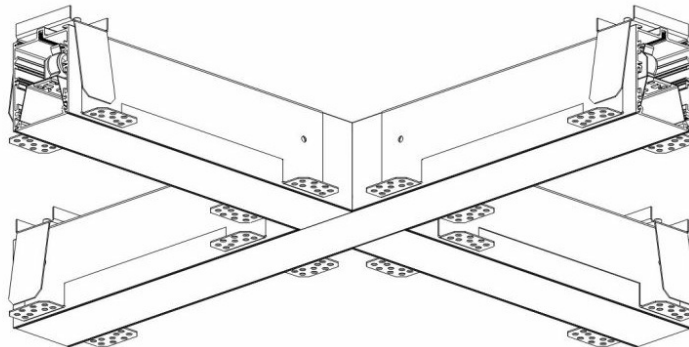

ELEGANTE SYSTEM LED CONNECTOR X 580X580MM

2400LM OPAL IP40 830 (30W)

DETAILED CARD

TECHNICAL PARAMETERS

| | |
|---------------------------------|-----------|
| Index: | 388453 |
| Ingress protection: | IP40/20 |
| Impact resistance: | IK04 |
| Nominal power [W]: | 30 |
| Luminous flux [lm]*: | 2400 |
| Colour temperature [K]: | 3000 |
| SDCM: | ≤ 3 |
| Energy efficiency class: | G |
| Material of the body: | aluminium |
| Colour of the body: | silver |

CHARACTERISTICS

ELEGANTE LED SYSTEM is a modern office fixture designed for flush mounting. It provides a combination of high light parameters and a modern decorative effect. The optical design has been designed using an iridescent diaphragm with high permeability and uniform light distribution. Available system switches allow for the design of concealed light lines in various configurations (T, X, L). The advantage of the system's roofs is the lampshade without connections to max. length 25m.