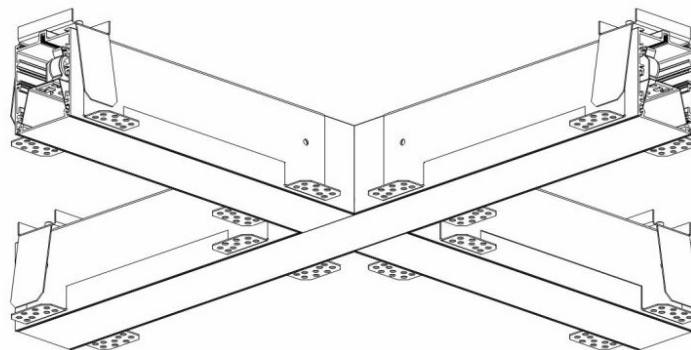

ELEGANTE SYSTEM LED CONNECTOR X 580X580MM

2400LM OPAL IP40 830 (30W)

DETAILED CARD

TECHNICAL PARAMETERS

Index:	388453
Ingress protection:	IP40/20
Impact resistance:	IK04
Nominal power [W]:	30
Luminous flux [lm]*:	2400
Colour temperature [K]:	3000
SDCM:	≤ 3
Energy efficiency class:	G
Material of the body:	aluminium
Colour of the body:	silver

CHARACTERISTICS

ELEGANTE LED SYSTEM is a modern office fixture designed for flush mounting. It provides a combination of high light parameters and a modern decorative effect. The optical design has been designed using an iridescent diaphragm with high permeability and uniform light distribution. Available system switches allow for the design of concealed light lines in various configurations (T, X, L). The advantage of the system's roofs is the lampshade without connections to max. length 25m.