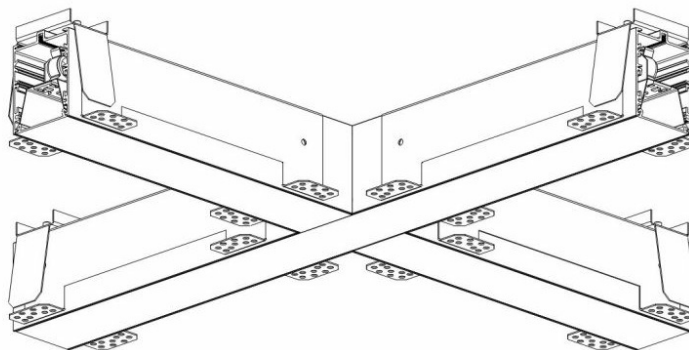

ELEGANTE SYSTEM LED CONNECTOR X 580X580MM 2400LM OPAL IP40 830 (30W)

DETAILED CARD

TECHNICAL PARAMETERS

Index:	388453
Ingress protection:	IP40/20
Impact resistance:	IK04
Nominal power [W]:	30
Luminous flux [lm]*:	2400
Colour temperature [K]:	3000
SDCM:	≤ 3
Energy efficiency class:	G
Material of the body:	aluminium
Colour of the body:	silver

CHARACTERISTICS

ELEGANTE LED SYSTEM is a modern office fixture designed for flush mounting. It provides a combination of high light parameters and a modern decorative effect. The optical design has been designed using an iridescent diaphragm with high permeability and uniform light distribution. Available system switches allow for the design of concealed light lines in various configurations (T, X, L). The advantage of the system's roofs is the lampshade without connections to max. length 25m.

APPLICATION

The luminaire is dedicated for internal use. For use in office and commercial facilities, in particular in representative rooms.