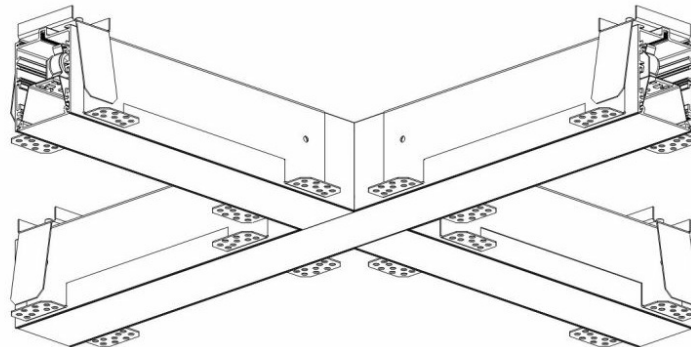

ELEGANTE SYSTEM LED CONNECTOR X 580X580MM

1400LM OPAL IP40 840 (16W)

DETAILED CARD

TECHNICAL PARAMETERS

Index:	388019
Ingress protection:	IP40/20
Impact resistance:	IK04
Nominal power [W]:	16
Luminous flux [lm]*:	1400
Colour temperature [K]:	4000
SDCM:	≤ 3
Energy efficiency class:	F
Material of the body:	aluminium
Colour of the body:	silver

CHARACTERISTICS

ELEGANTE LED SYSTEM is a modern office fixture designed for flush mounting. It provides a combination of high light parameters and a modern decorative effect. The optical design has been designed using an iridescent diaphragm with high permeability and uniform light distribution. Available system switches allow for the design of concealed light lines in various configurations (T, X, L). The advantage of the system's roofs is the lampshade without connections to max. length 25m.