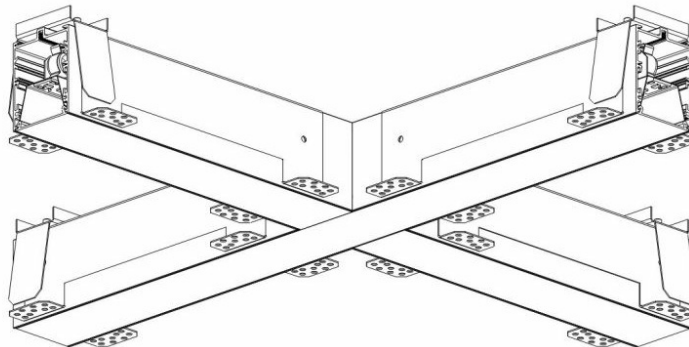

ELEGANTE SYSTEM LED CONNECTOR X 580X580MM 1400LM OPAL IP40 830 (16W)

DETAILED CARD

TECHNICAL PARAMETERS

Index:	388330
Ingress protection:	IP40/20
Impact resistance:	IK04
Nominal power [W]:	16
Luminous flux [lm]*:	1400
Colour temperature [K]:	3000
SDCM:	≤ 3
Energy efficiency class:	F
Material of the body:	aluminium
Colour of the body:	silver

CHARACTERISTICS

ELEGANTE LED SYSTEM is a modern office fixture designed for flush mounting. It provides a combination of high light parameters and a modern decorative effect. The optical design has been designed using an iridescent diaphragm with high permeability and uniform light distribution. Available system switches allow for the design of concealed light lines in various configurations (T, X, L). The advantage of the system's roofs is the lampshade without connections to max. length 25m.