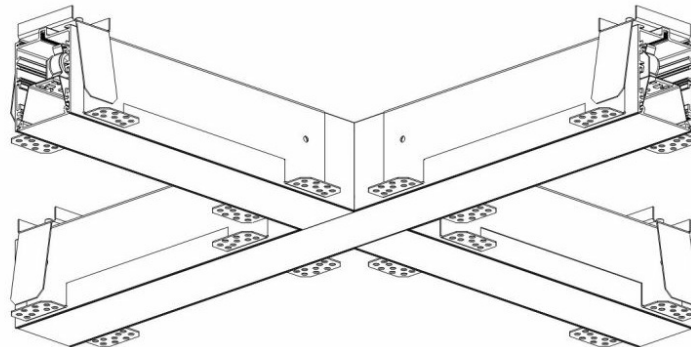

ELEGANTE SYSTEM LED CONNECTOR X 580X580MM

1400LM OPAL IP40 830 (16W)

DETAILED CARD

TECHNICAL PARAMETERS

Index:	388330
Ingress protection:	IP40/20
Impact resistance:	IK04
Nominal power [W]:	16
Luminous flux [lm]*:	1400
Colour temperature [K]:	3000
SDCM:	≤ 3
Energy efficiency class:	F
Material of the body:	aluminium
Colour of the body:	silver

CHARACTERISTICS

ELEGANTE LED SYSTEM is a modern office fixture designed for flush mounting. It provides a combination of high light parameters and a modern decorative effect. The optical design has been designed using an iridescent diaphragm with high permeability and uniform light distribution. Available system switches allow for the design of concealed light lines in various configurations (T, X, L). The advantage of the system's roofs is the lampshade without connections to max. length 25m.