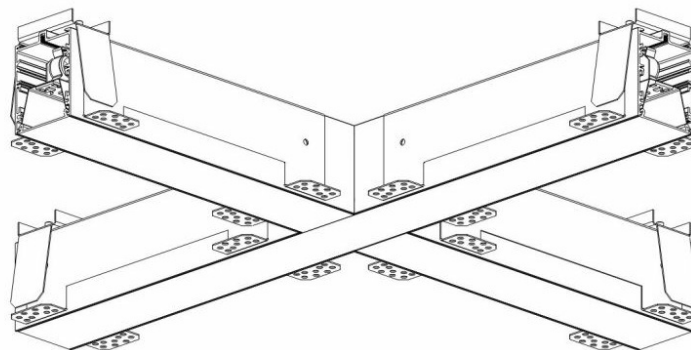

ELEGANTE SYSTEM LED CONNECTOR X 580X580MM 2400LM OPAL DALI IP40 840 (30W)

DETAILED CARD

TECHNICAL PARAMETERS

Index:	388163
Ingress protection:	IP40/20
Impact resistance:	IK04
Nominal power [W]:	30
Luminous flux [lm]*:	2400
Colour temperature [K]:	4000
SDCM:	≤ 3
Energy efficiency class:	F
Material of the body:	aluminium
Colour of the body:	silver

CHARACTERISTICS

ELEGANTE LED SYSTEM is a modern office fixture designed for flush mounting. It provides a combination of high light parameters and a modern decorative effect. The optical design has been designed using an iridescent diaphragm with high permeability and uniform light distribution. Available system switches allow for the design of concealed light lines in various configurations (T, X, L). The advantage of the system's roofs is the lampshade without connections to max. length 25m.

APPLICATION

The luminaire is dedicated for internal use. For use in office and commercial facilities, in particular in representative rooms.