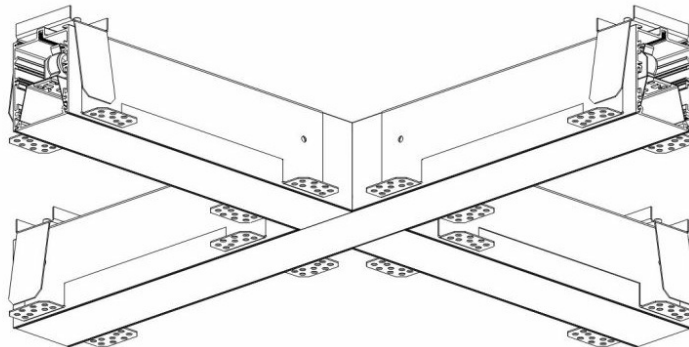

ELEGANTE SYSTEM LED CONNECTOR X 580X580MM 1400LM OPAL DALI IP40 840 (16W)

DETAILED CARD

TECHNICAL PARAMETERS

Index:	388040
Ingress protection:	IP40/20
Impact resistance:	IK04
Nominal power [W]:	16
Luminous flux [lm]*:	1400
Colour temperature [K]:	4000
SDCM:	≤ 3
Energy efficiency class:	F
Material of the body:	aluminium
Colour of the body:	silver

CHARACTERISTICS

ELEGANTE LED SYSTEM is a modern office fixture designed for flush mounting. It provides a combination of high light parameters and a modern decorative effect. The optical design has been designed using an iridescent diaphragm with high permeability and uniform light distribution. Available system switches allow for the design of concealed light lines in various configurations (T, X, L). The advantage of the system's roofs is the lampshade without connections to max. length 25m.