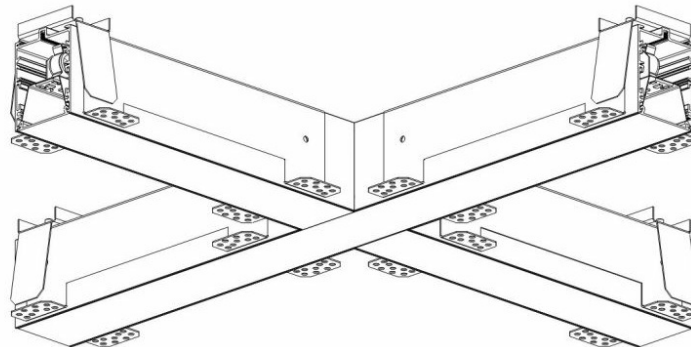

ELEGANTE SYSTEM LED CONNECTOR X 580X580MM 1400LM OPAL DALI IP40 840 (16W)

DETAILED CARD

TECHNICAL PARAMETERS

Index:	388040
Ingress protection:	IP40/20
Impact resistance:	IK04
Nominal power [W]:	16
Luminous flux [lm]*:	1400
Colour temperature [K]:	4000
SDCM:	≤ 3
Energy efficiency class:	F
Material of the body:	aluminium
Colour of the body:	silver

CHARACTERISTICS

ELEGANTE LED SYSTEM is a modern office fixture designed for flush mounting. It provides a combination of high light parameters and a modern decorative effect. The optical design has been designed using an iridescent diaphragm with high permeability and uniform light distribution. Available system switches allow for the design of concealed light lines in various configurations (T, X, L). The advantage of the system's roofs is the lampshade without connections to max. length 25m.