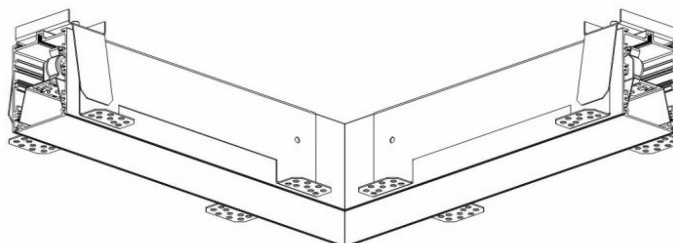

# ELEGANTE SYSTEM LED CONNECTOR L 315X315MM 700LM OPAL IP40 840 (8W)

DETAILED CARD

## CHARACTERISTICS

ELEGANTE LED SYSTEM is a modern office fixture designed for flush mounting. It provides a combination of high light parameters and a modern decorative effect. The optical design has been designed using an iridescent diaphragm with high permeability and uniform light distribution. Available system switches allow for the design of concealed light lines in various configurations (T, X, L). The advantage of the system's roofs is the lampshade without connections to max. length 25m.

## TECHNICAL PARAMETERS TABLE

Light source:	LED module	Impact resistance:	IK04
Nominal power [W]:	8	Ingress protection:	IP40/20
Rated power of the luminaire [W]:	10.33	Mounting version:	recessed
Supply voltage [V]:	220-240	Working temperature [°C]:	from -20 to +35
Frequency [Hz]:	50 - 60	Accessories included:	diffuser
Source luminous flux [lm]*:	1223	Through wiring:	3x2.5
Luminous flux [lm]:	700	Net weight [kg]:	1.600
Luminous efficacy [lm/W]:	67	Gross weight [kg]:	1.900
Energy efficiency class:	G	Index:	388149
Electrical protection class:	I	EAN:	5905963388149
Colour temperature [K]:	4000	Category type:	systems
Colour rendering index:	>80	Version:	L connector
SDCM:	≤ 3	Product line:	SYSTEM 16W/8W
Power factor:	0.75	Light distribution type:	open space
Diffuser material:	PC	Kolejność:	D
Diffuser type:	OPAL	ETIM class:	EC000282
Diffuser colour:	white	CE certificate:	<a href="#">244/2023</a>
Material of the body:	aluminium	Photobiological safety:	Risk Group 1 (no photobiological hazard under normal behavioral limitation)
Colour of the body:	silver	Warranty [years]:	5
Dimensions (H/W/T/S) [mm]:	315/315/65	Manual:	<a href="#">Download PDF</a>
Mounting dimensions [mm]:	315/55/315/55		